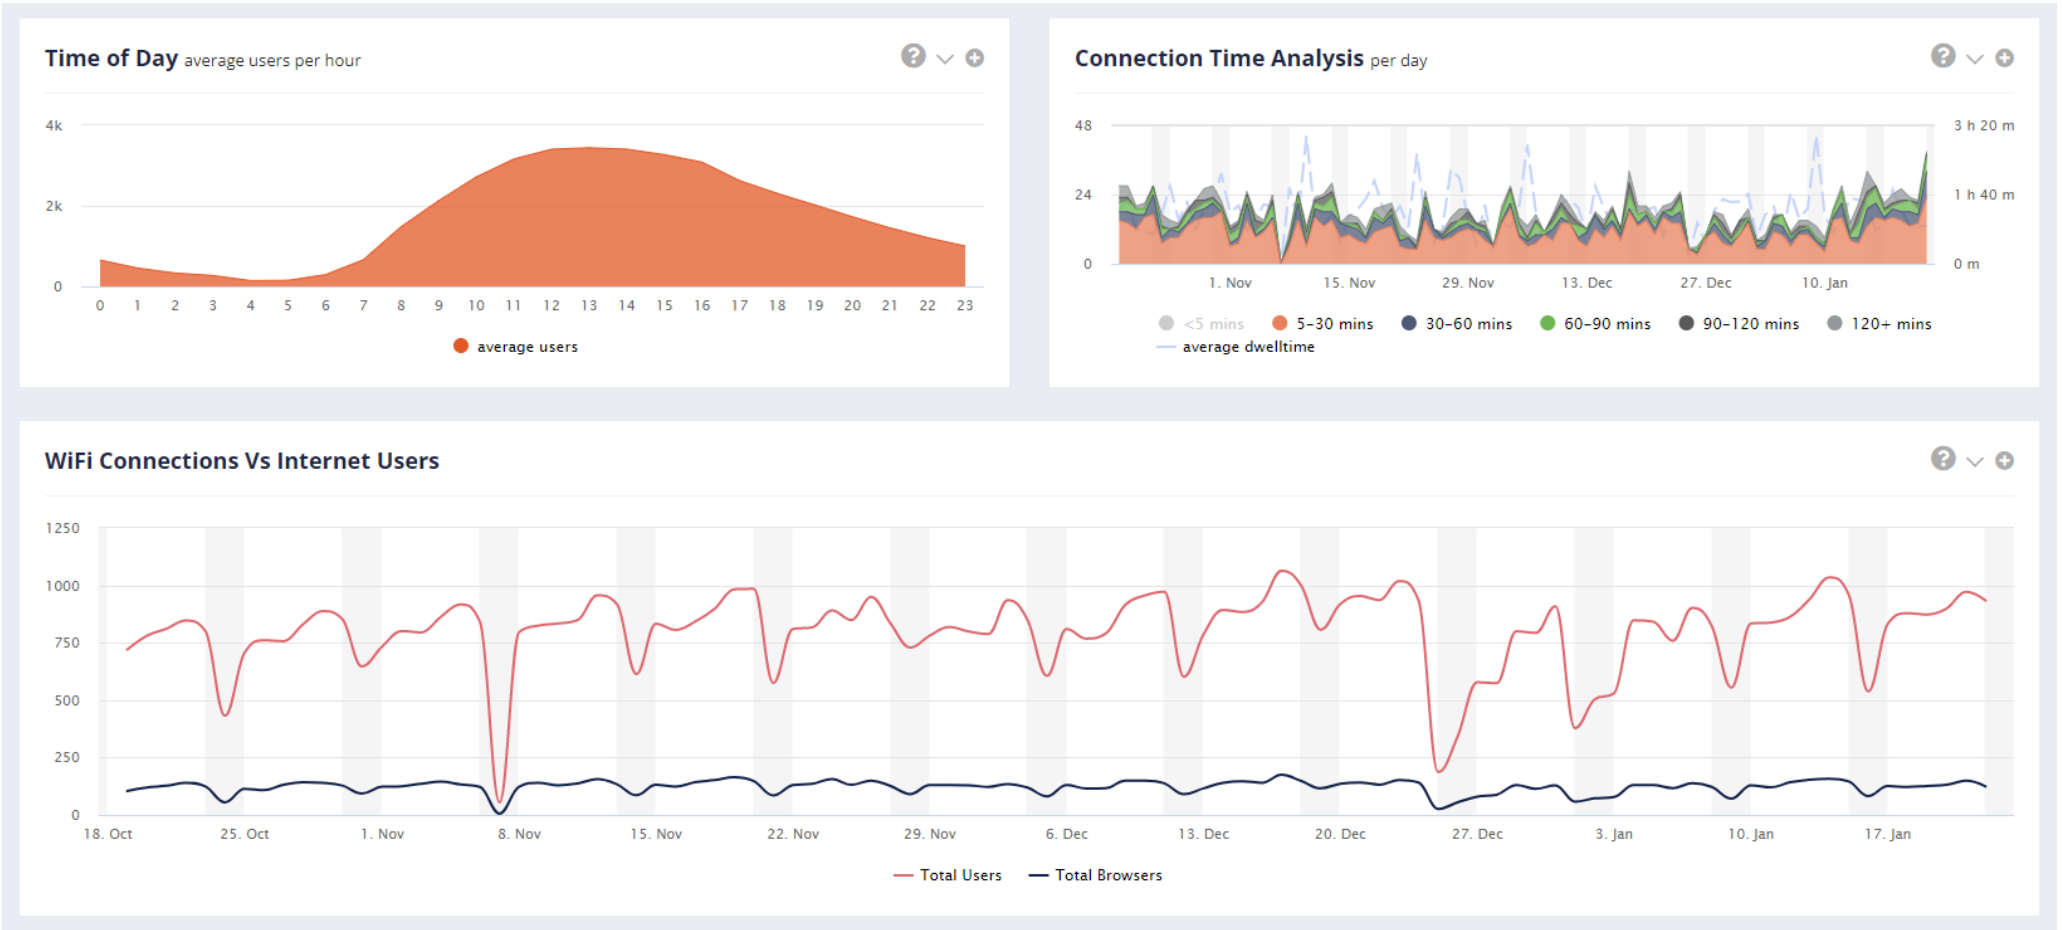

Report Statement

Report Purpose:
WIFI Figures

Version Control:
v1

INTELLI-SENSE

From 20th October 2021 - 23rd January 2022

Website address www.elephantwifi.co.uk

END OF DOCUMENT