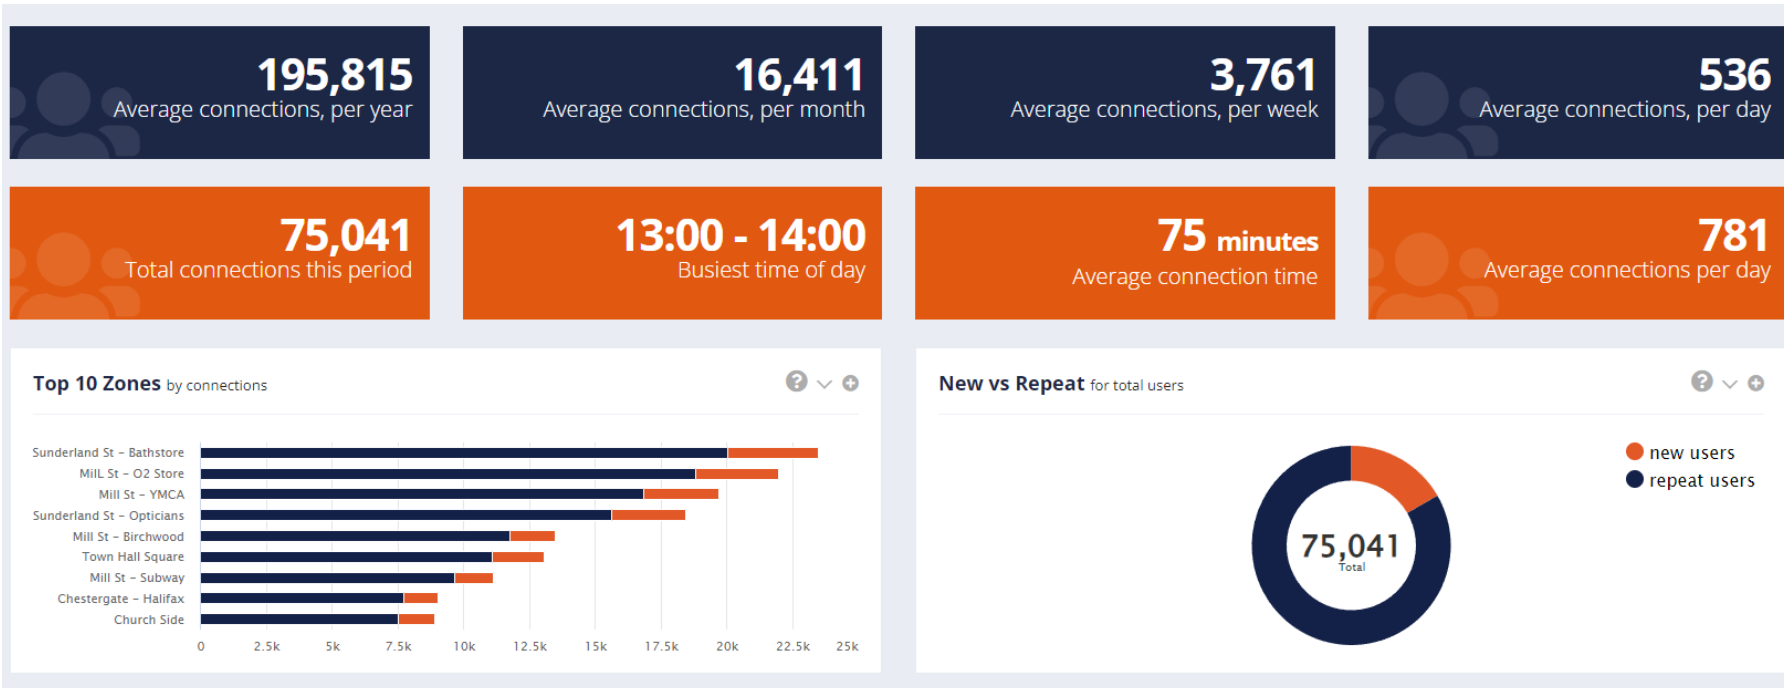

Report Statement

Report Purpose:
WIFI Figures

Version Control:
v1

INTELLI-SENSE

From 20th October 2021 - 23rd January 2022

Website address www.elephantwifi.co.uk

END OF DOCUMENT