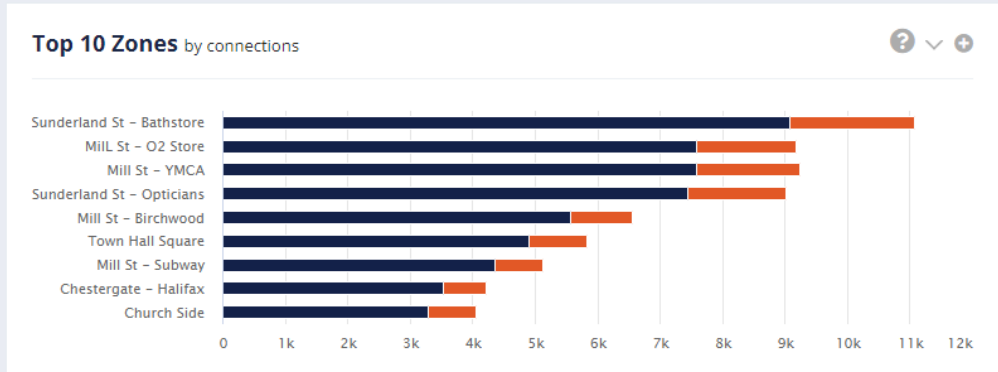

188,502
Average connections, per year

15,745
Average connections, per month

3,627
Average connections, per week

516
Average connections, per day

35,462
Total connections this period

12:00 - 13:00
Busiest time of day

69 minutes
Average connection time

738
Average connections per day