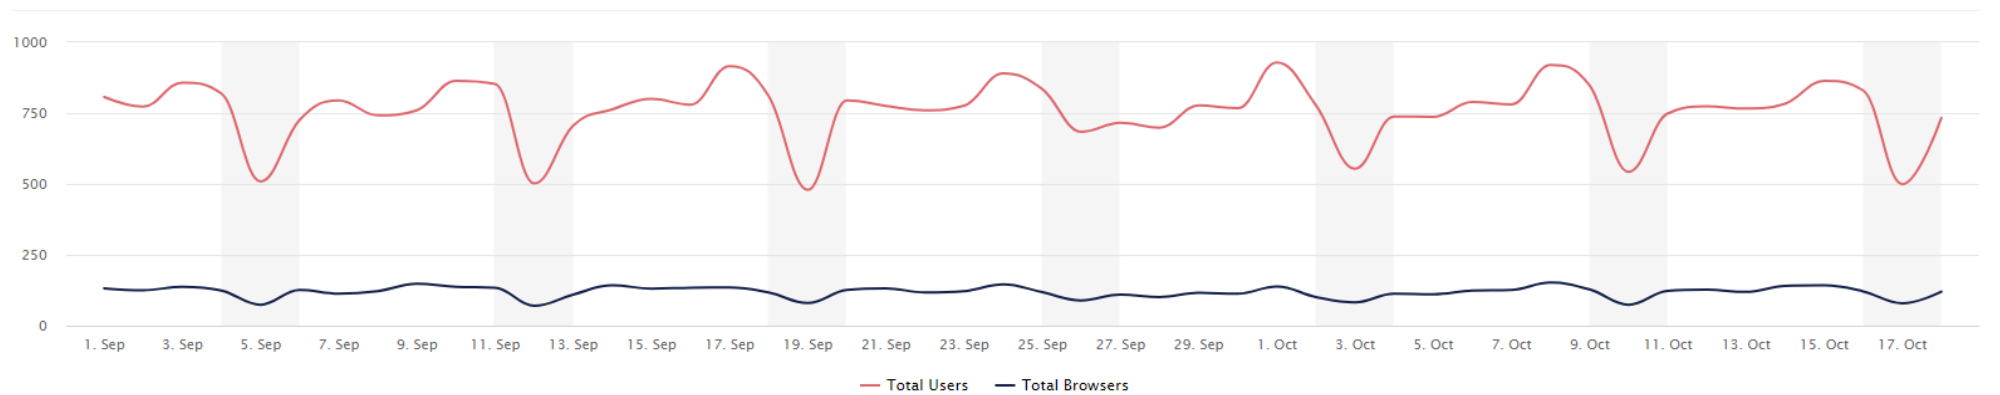

15,745
Average connections, per month

3,627
Average connections, per week

516
Average connections, per day

35,462
Total connections this period

12:00 - 13:00
Busiest time of day

69 minutes
Average connection time

738
Average connections per day

Time of Day average users per hour

Connection Time Analysis per day

WiFi Connections Vs Internet Users

Website address www.elephantwifi.co.uk

END OF DOCUMENT