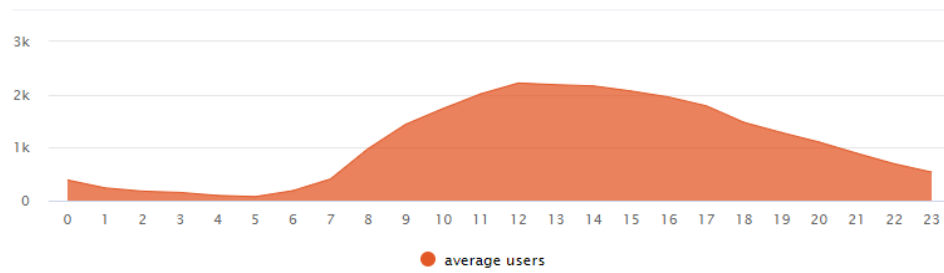

15,745
Average connections, per month

3,627
Average connections, per week

516
Average connections, per day

35,462
Total connections this period

12:00 - 13:00
Busiest time of day

69 minutes
Average connection time

738
Average connections per day

Time of Day average users per hour

Connection Time Analysis per day

WiFi Connections Vs Internet Users

Website address www.elephantwifi.co.uk

END OF DOCUMENT