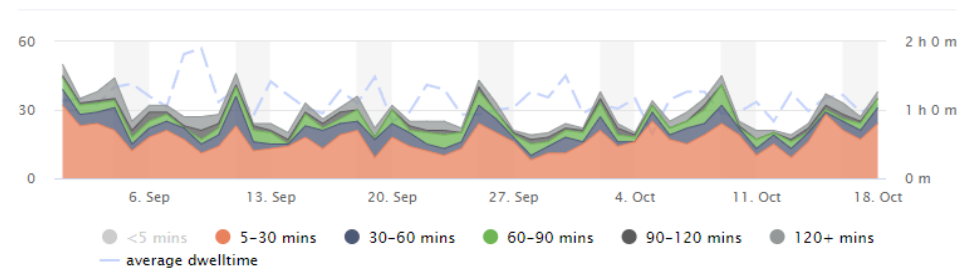

Connection Time Analysis per day