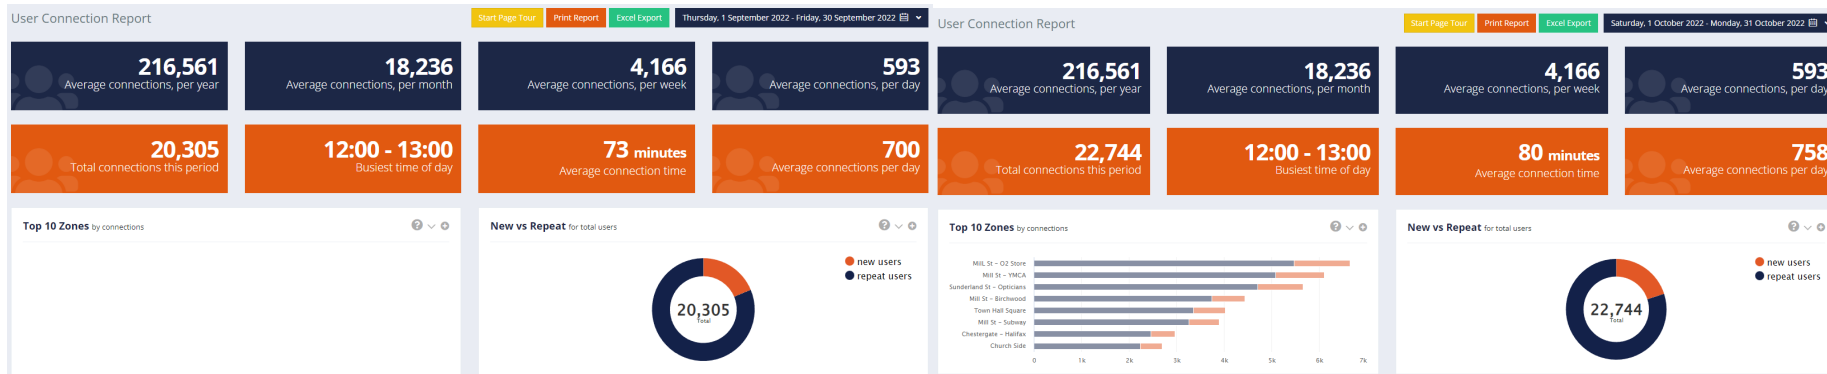

Report Statement

Report Purpose:
WIFI Figures

Author:
Communications Officer

Figures for September and October have unfortunately continued the decline shown at the last committee meeting. May was the last time we saw figures over 27k wifi connections. September continued the decline from August and is just over 20k which reflects the drop in footfall figures.

We do have the wifi report for October which does show a slight uptick, and hopefully this will be reflected in the footfall when we receive them.

Website address www.elephantwifi.co.uk

END OF DOCUMENT