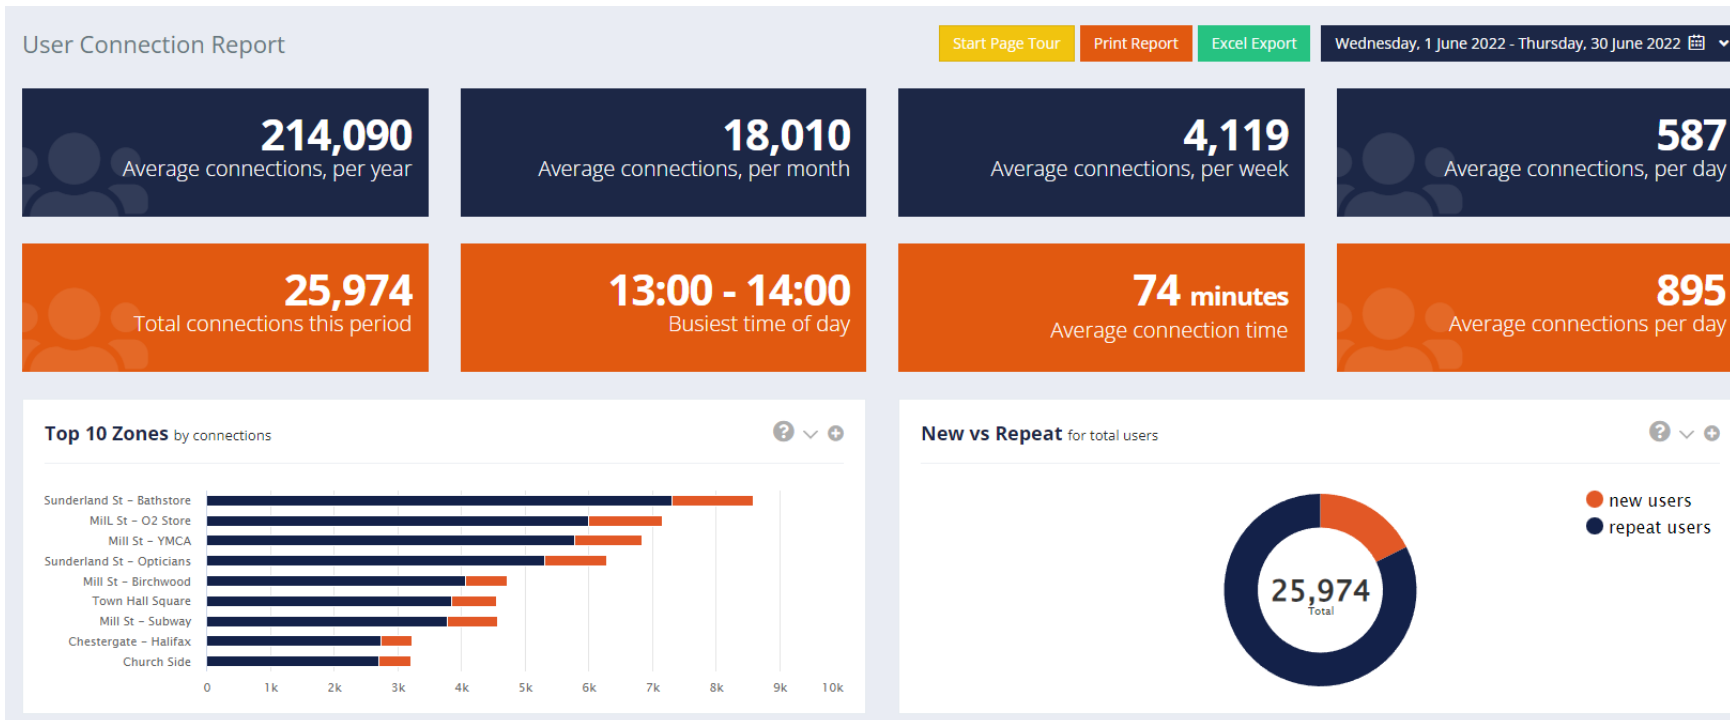

Report Statement

Report Purpose:
WIFI Figures

Author:
Communications Officer

June, July and August's total wifi connection figures are slightly down on May (total connections in 25,974, 26,413,21,693 vs 27,770). The large dip for August is to be expected due to holidays. The busiest time remains lunchtime which is to be expected, with connection times averaging 75 minutes in June and July

User Connection Report

Start Page Tour Print Report Excel Export Friday, 1 July 2022 - Sunday, 31 July 2022

Website address www.elephantwifi.co.uk

END OF DOCUMENT