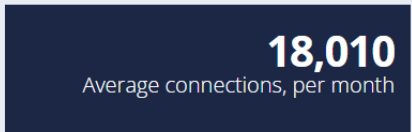

User Connection Report

Start Page Tour Print Report Excel Export Friday, 1 July 2022 - Sunday, 31 July 2022