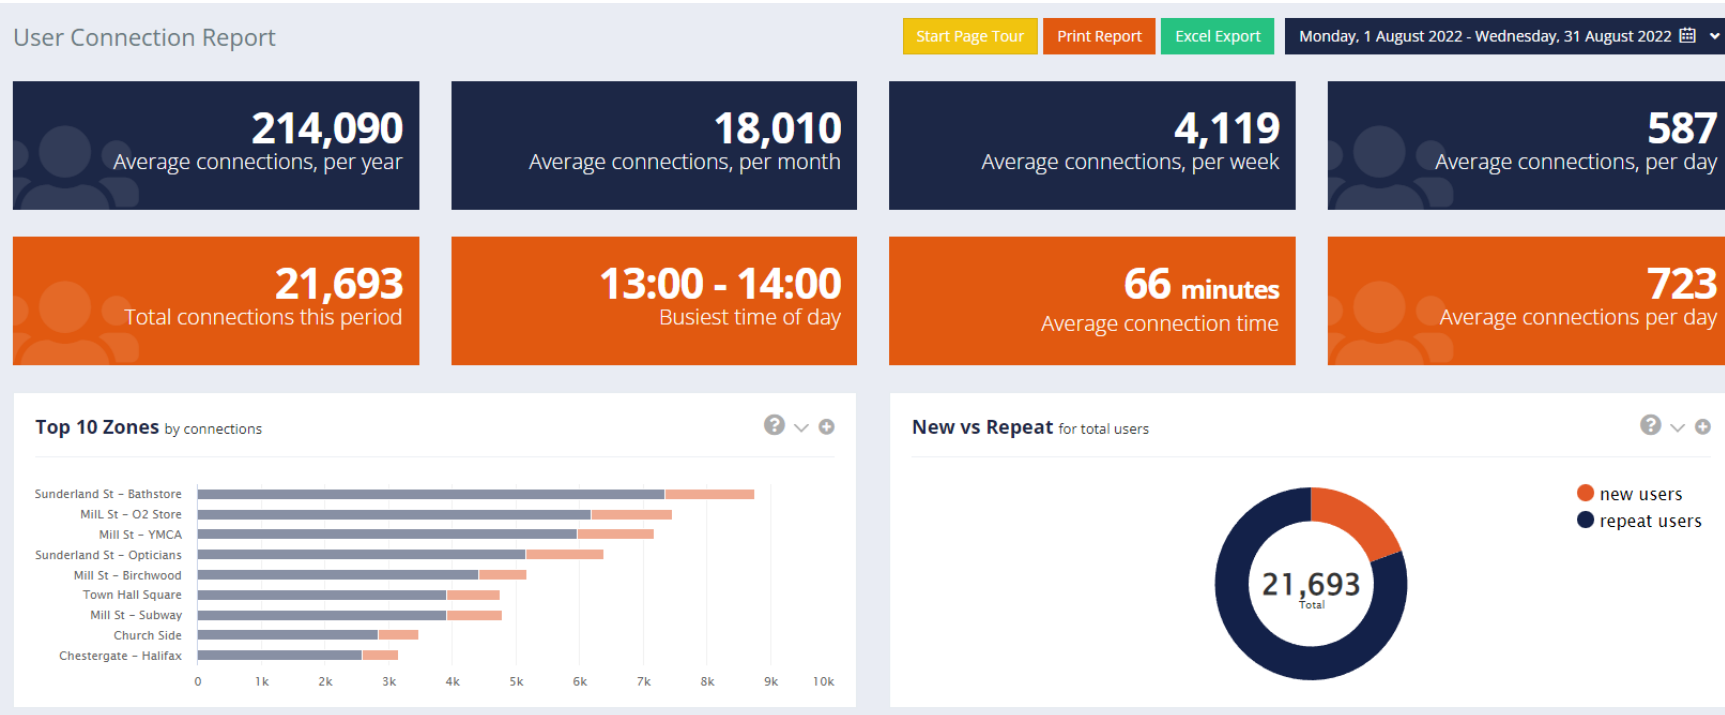

Website address www.elephantwifi.co.uk

END OF DOCUMENT