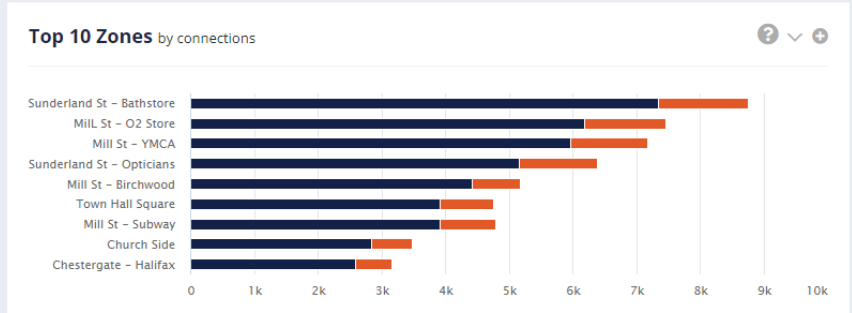

User Connection Report

Start Page Tour Print Report Excel Export Friday, 1 July 2022 - Sunday, 31 July 2022