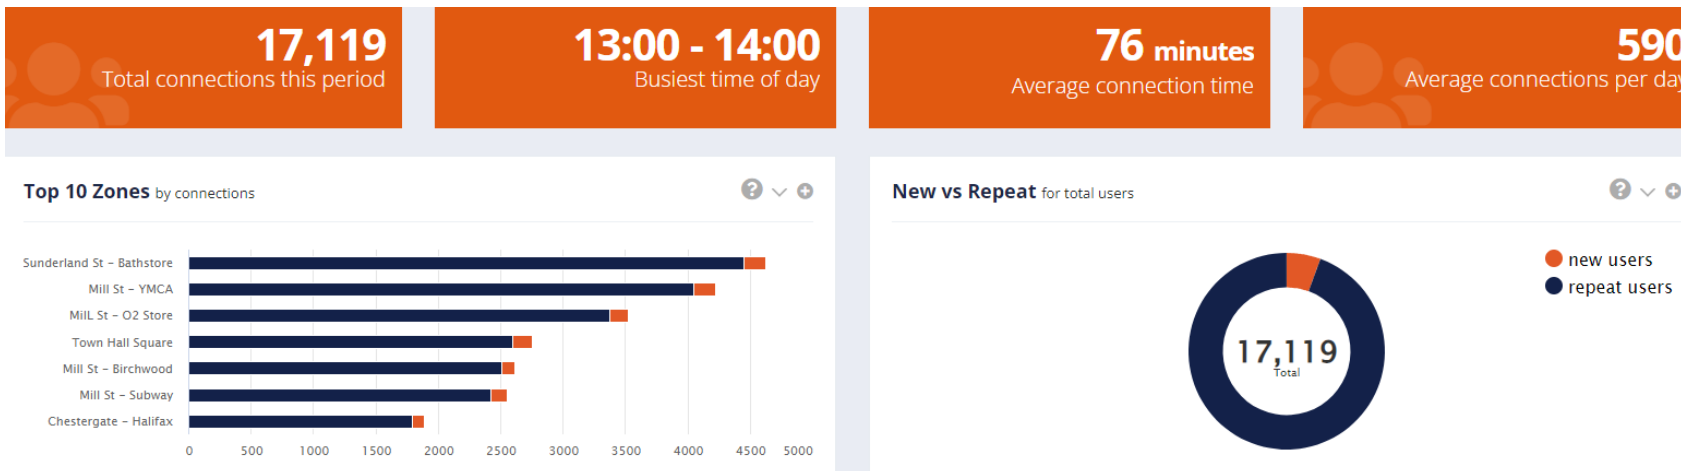

The Comms Officer will then do a promotional campaign to remind everyone that the free wifi is available and now includes the new areas.

JUNE 2023

JULY 2023

AUGUST 2023

SEPTEMBER 2023

OCTOBER 2023

Website address www.elephantwifi.co.uk