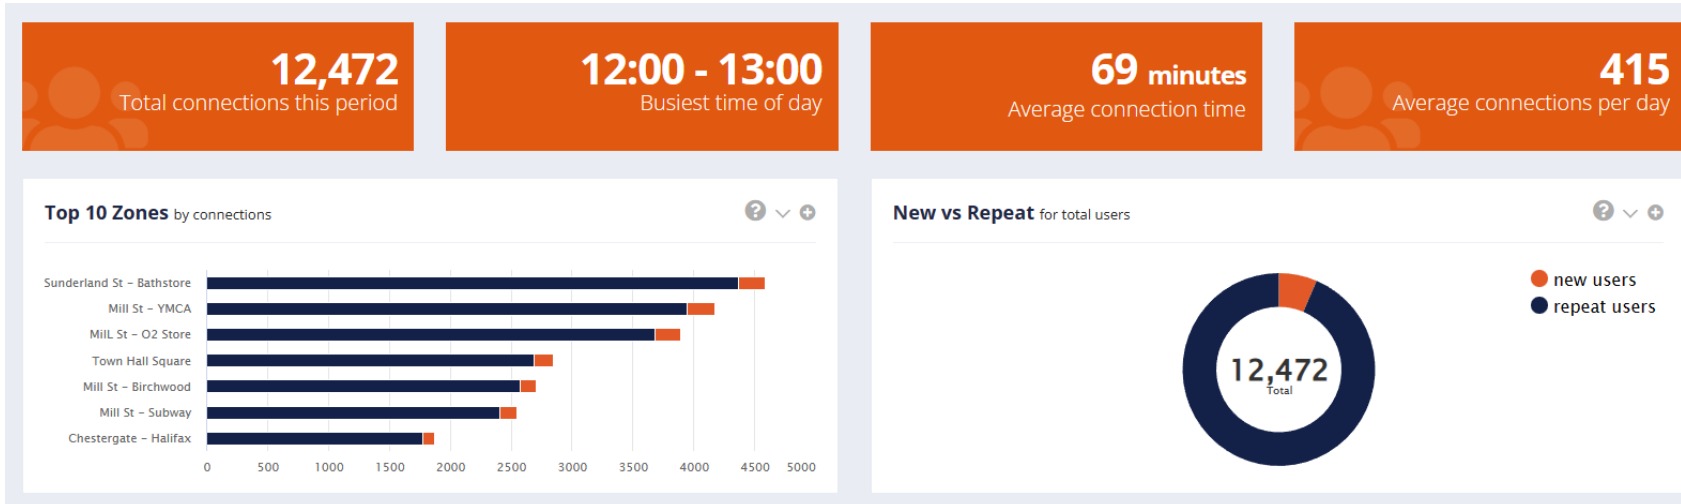

The Comms Officer will then do a promotional campaign to remind everyone that the free wifi is available and now includes the new areas.

JUNE 2023

JULY 2023

AUGUST 2023

SEPTEMBER 2023

OCTOBER 2023

Website address www.elephantwifi.co.uk