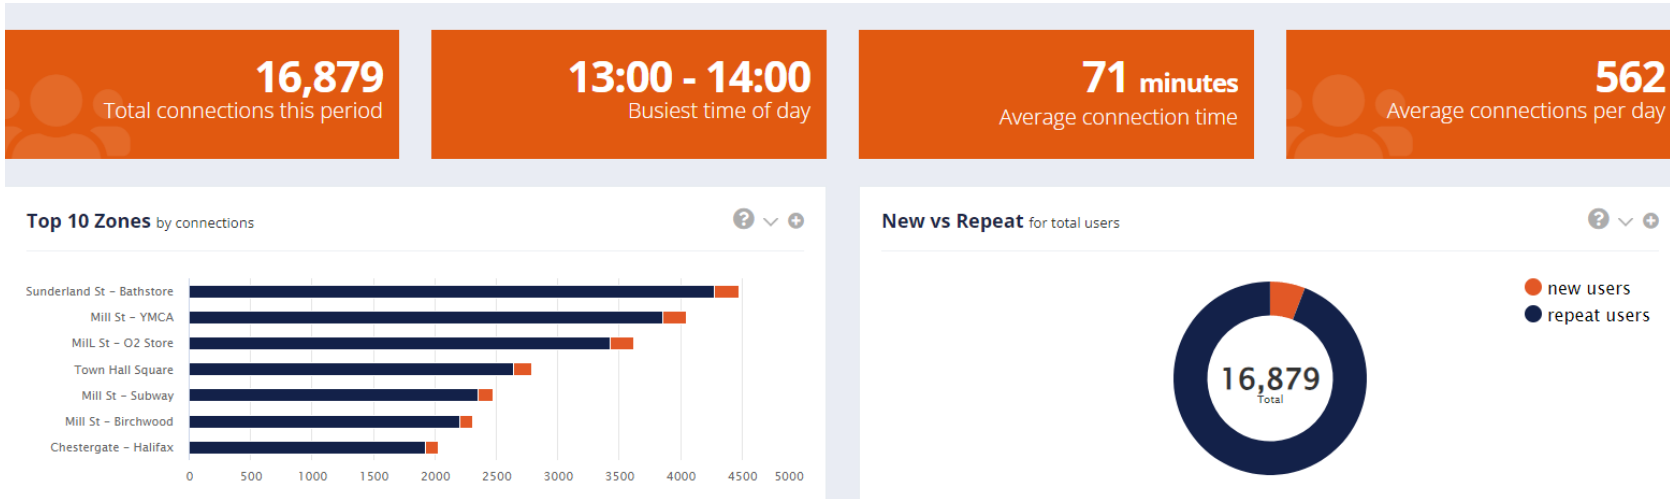

The Comms Officer will then do a promotional campaign to remind everyone that the free wifi is available and now includes the new areas.

JUNE 2023

JULY 2023

AUGUST 2023

SEPTEMBER 2023

OCTOBER 2023

Website address www.elephantwifi.co.uk