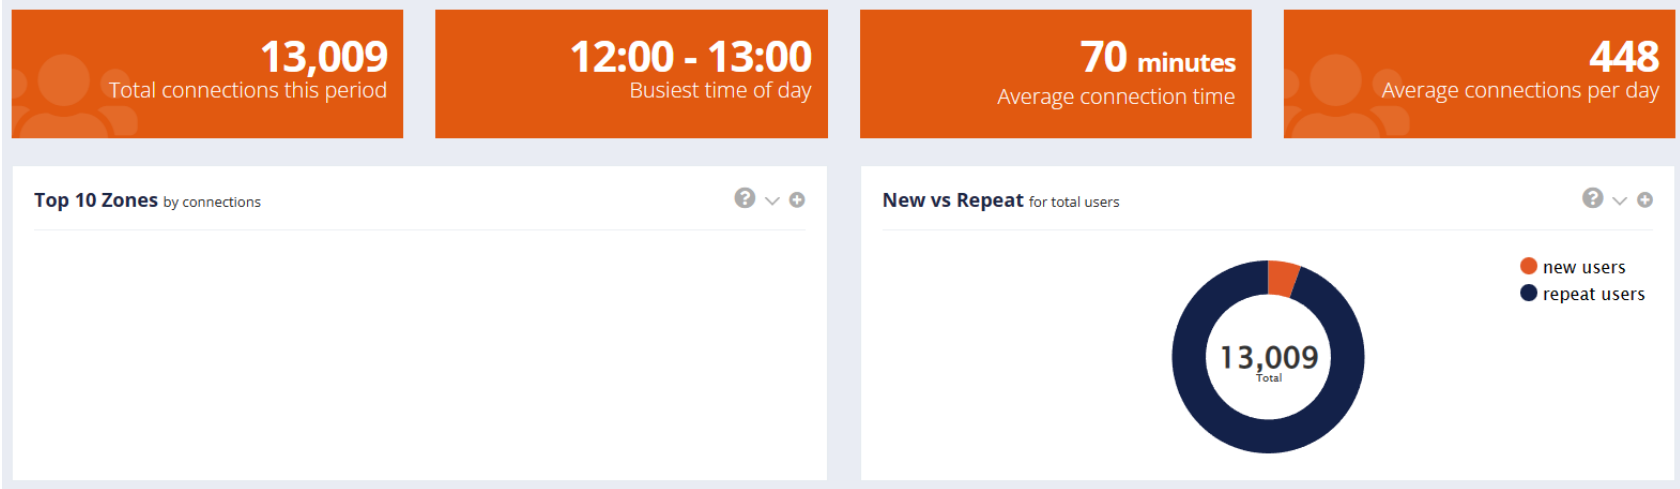

Report Statement

Report Purpose:
WIFI Figures

Author:
Communications Officer

Wifi connection figures continue to see a decrease on number of connections. The number of new users remains consistent, but overall the wifi is not being used as much as it was. For example,.

June 2023 13,009 vs 22,435 in June 2022

July 2023 11,461 vs 22,855 in July 2022

August 12,742 vs 18,442 in August 2022

Mobile phone packages now come with a lot more data than they used to, and therefore people are not as concerned about logging on to free wifi as much as they did historically.

JUNE 2023