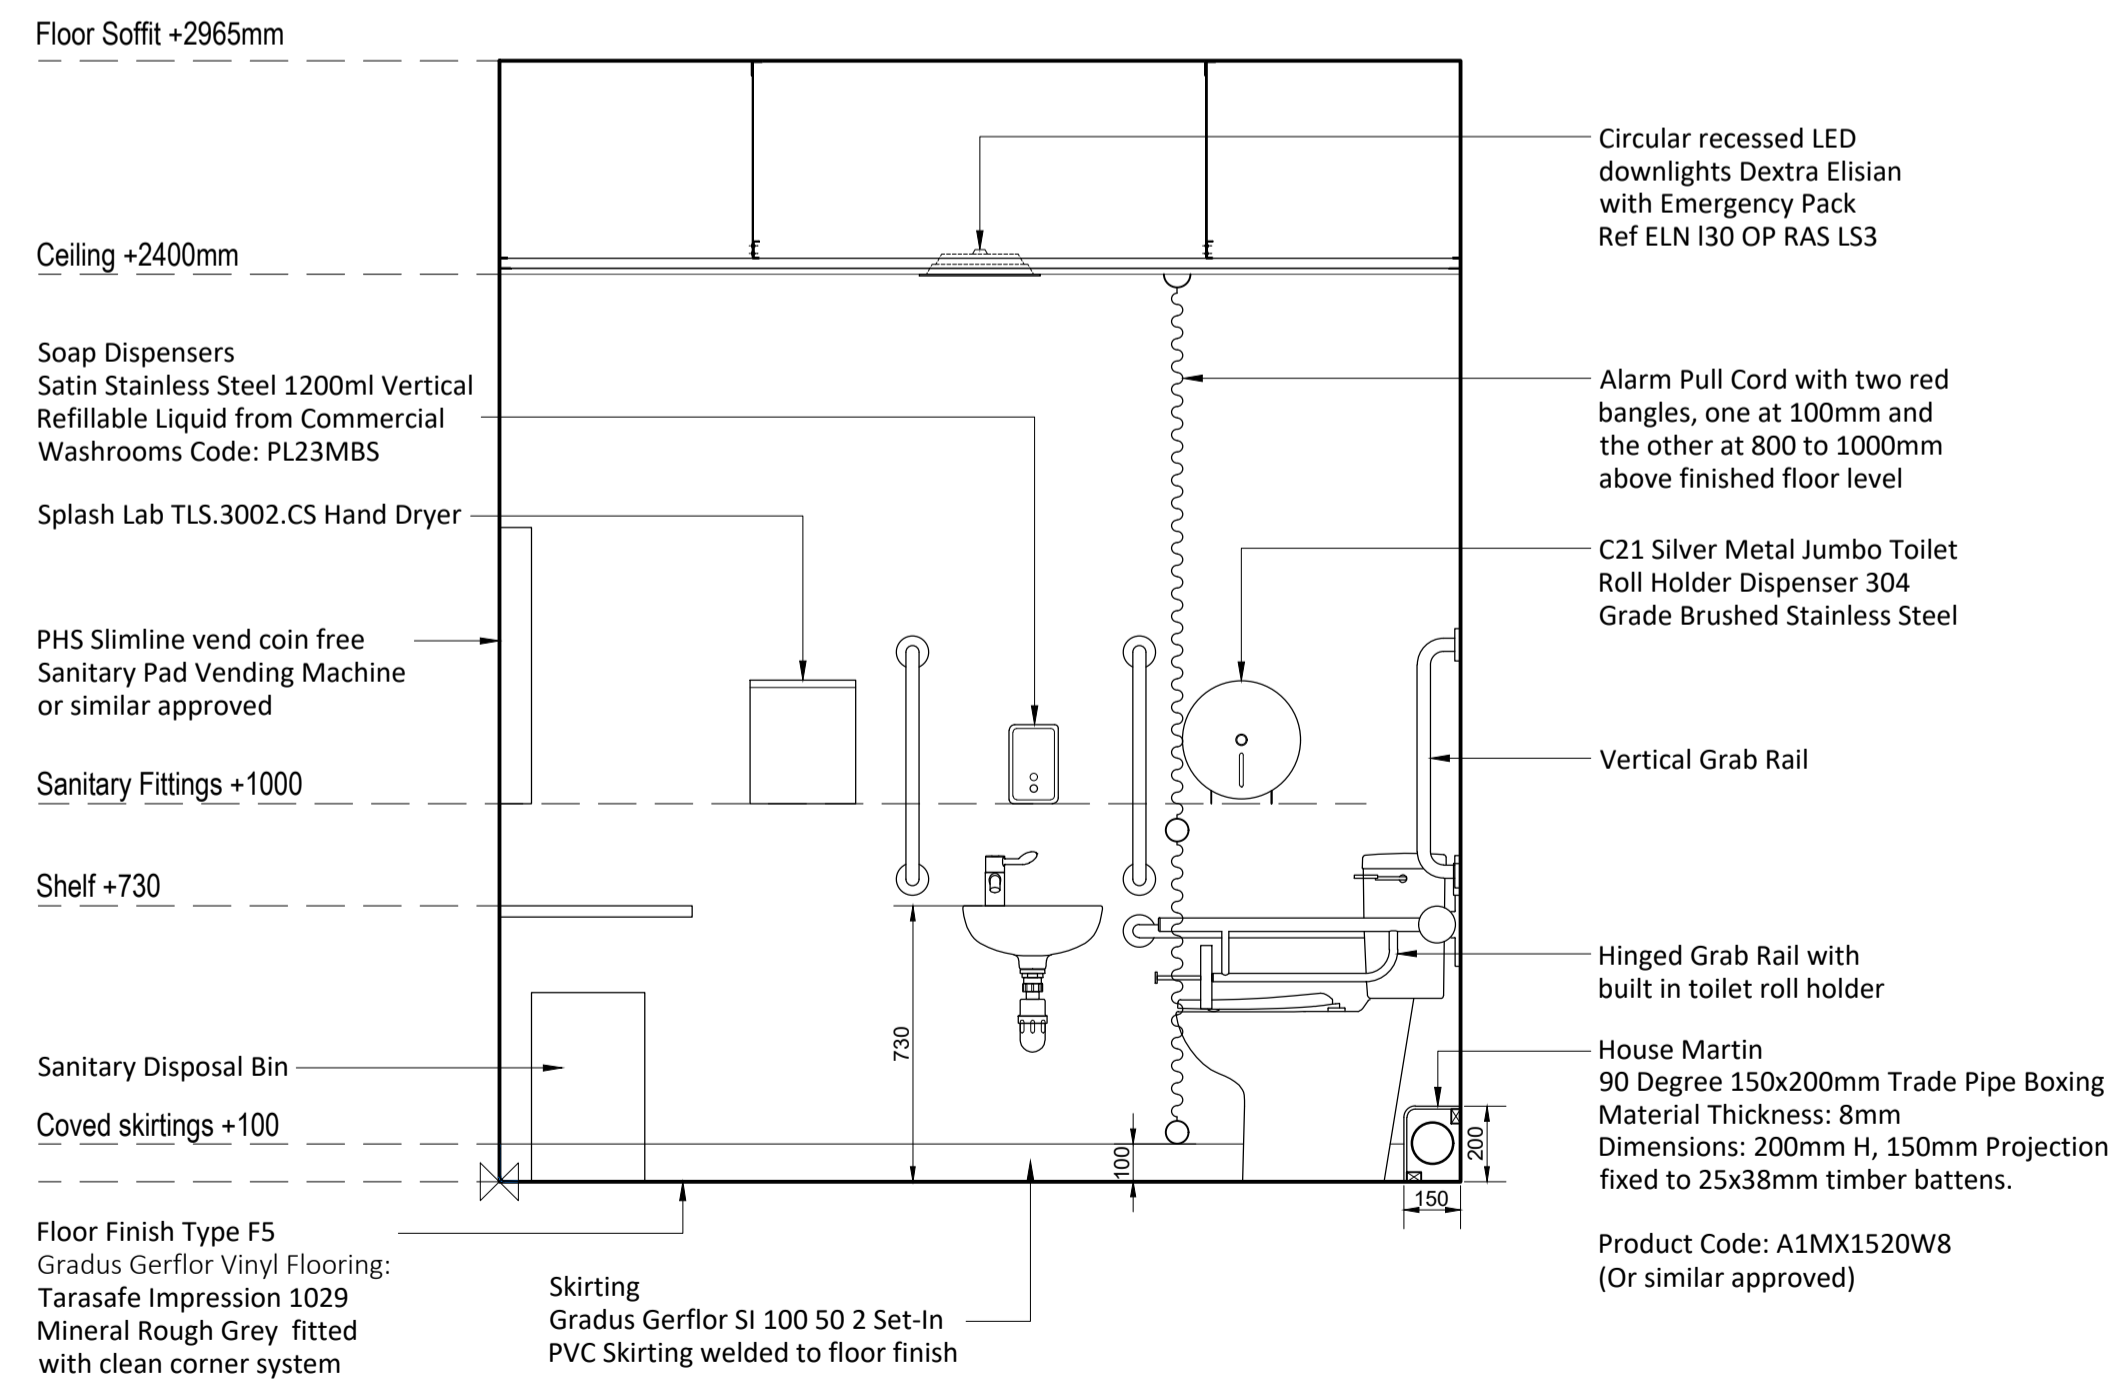

ELEVATION C