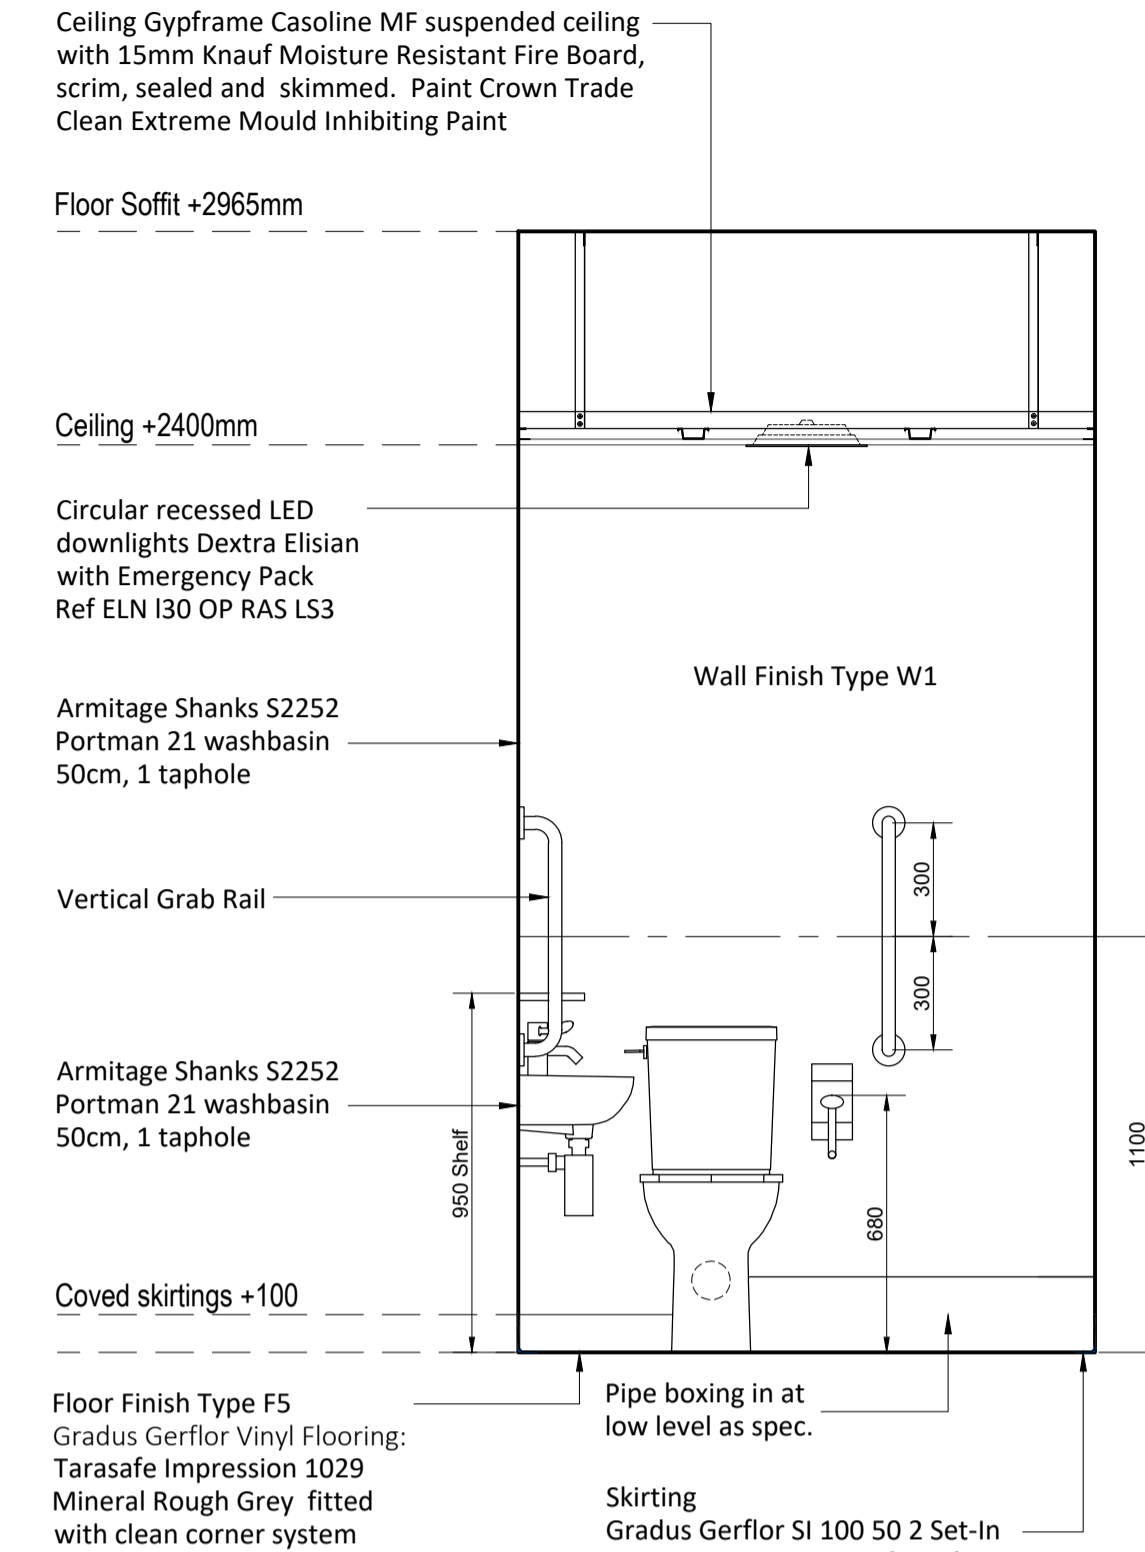

ELEVATION B