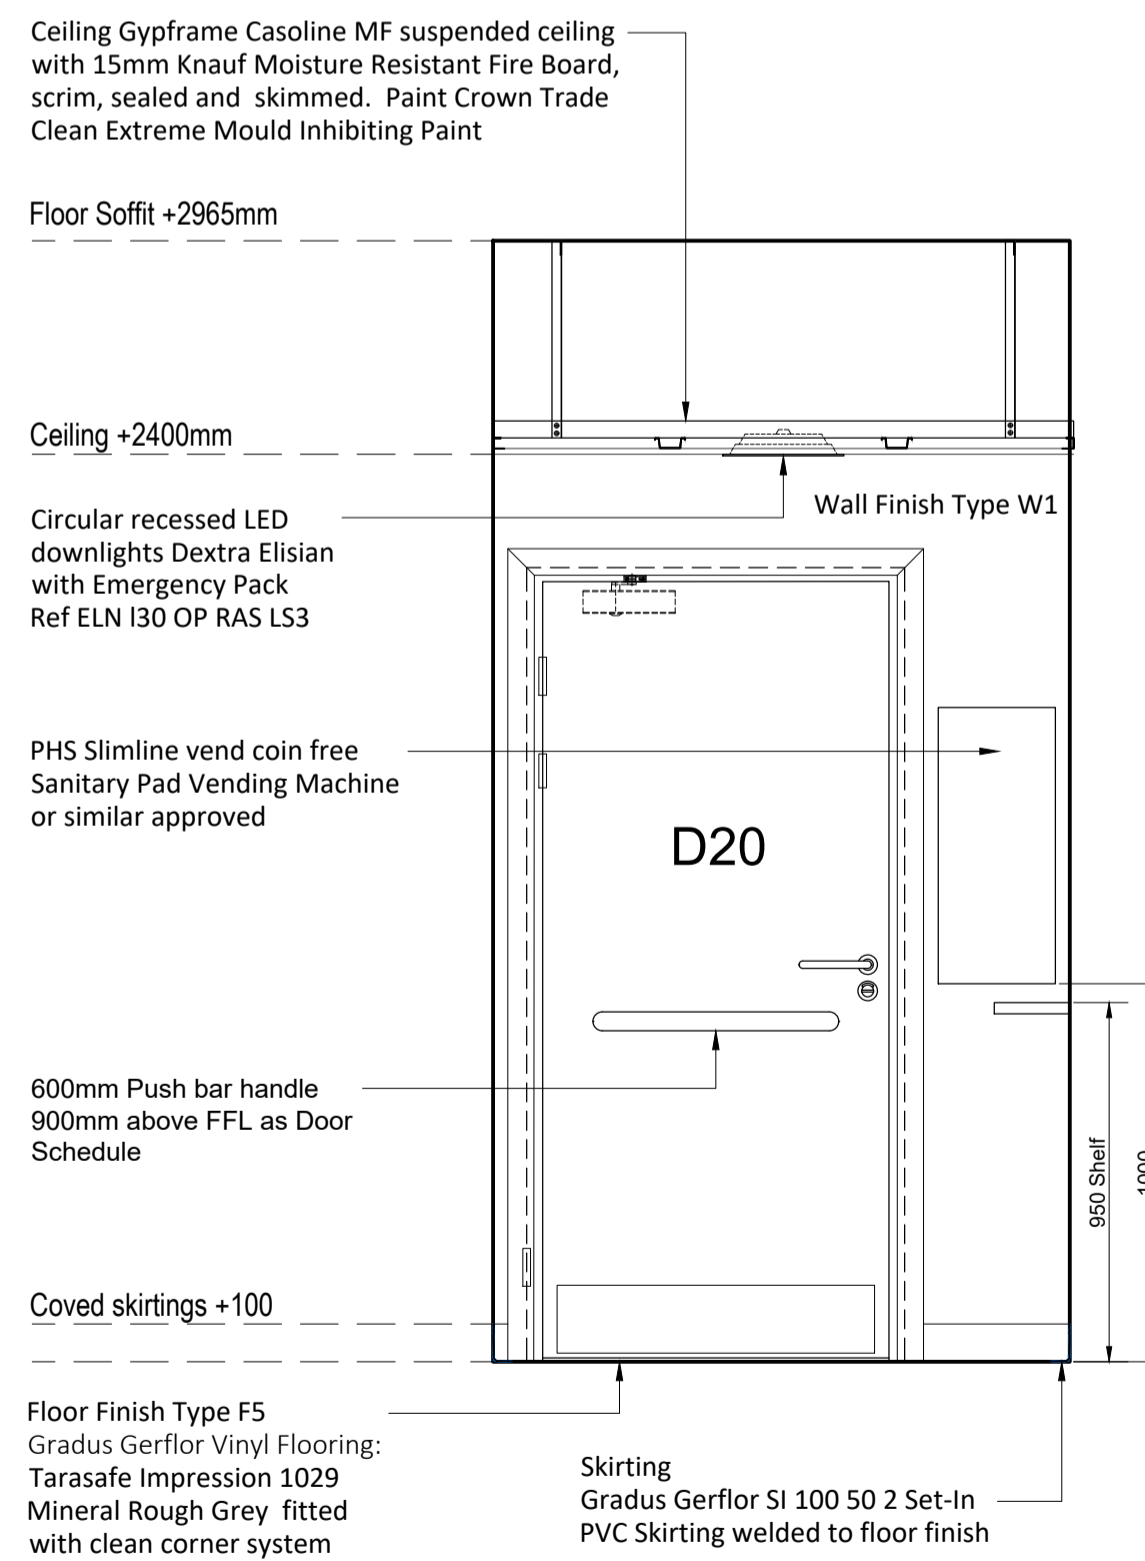

ELEVATION D

SPECIFICATIONS

Accessible WC Fittings

Doc M Pack Accessible WC
Armitage Shanks Monaco Doc M Pack - White
Product Code: S7075AC

Includes:

- 1 x Raised height close coupled toilet pack with China cistern
- 1 x 450mm Straight white grab rail
- 4 x 600mm Straight white grab rail
- 1 x Hinged white grab rail
- 1 x Seat included with retaining buffers (no cover)
- 1 x Elongated cistern to achieve 75cm projection
- 1 x Single lever basin mixer tap - chrome

Mirror:

Hand Dryers:

Toilet Roll Holders:

Soap Dispensers:

Sanitary Pad Vending Machine:

Bin:

20L Sanitary Disposal Bin max height 600mm

Clothes Hooks:

Individual Satin Steel Clothes Hook

Lighting:

Type D/e Circular recessed led downlights 2316 lumen C84 version complete with opal diffuser, Reacta air sensor and 3 hour self test emergency pack as Dextra Elisian reference
ELN I30 OP RAS LS3

Boxing in of pipework:

House Martin 90 Degree 150x200mm Trade Pipe Boxing Material Thickness: 8mm
Dimensions: 200mm H, 150mm Projection
Fixed to 25x38mm timber battens.
Product Code: A1MX1520W8
(Or similar approved)

Finishes

Floor Finish Type F5:
Gradus Gerflor Vinyl Flooring:
Tarasafe Impression 1029 Mineral Rough Grey fitted with clean corner system

Skirting:
Gradus Gerflor SI 100 50 2 Set-In PVC Skirting welded to floor finish

Wall Finish Type W1:
High performance, moisture resistant, easily cleaned wall paint to be colour matched to Farrow and Ball - No. W9 Ash Grey

Ceiling:
Crown Trade Clean Extreme Mould Inhibiting Paint or equal approved

RIBA Chartered Architects & Surveyors
01625 509187
Suite 20, Beechfield House, Macclesfield, Cheshire SK11 0LP

Project Title

South Park Pavilion, Macclesfield

Element

ROOM DATA SHEET

Drawing Title

Room G10 - Unisex Accessible WC

Status	Scale	Date	Drawn By	Checked
Construction	1:20 @ A1	April 26	MY	-
Job No.	Category	C/SB Element	Sequential No.	Revision
23346	S	(4-)	07	-