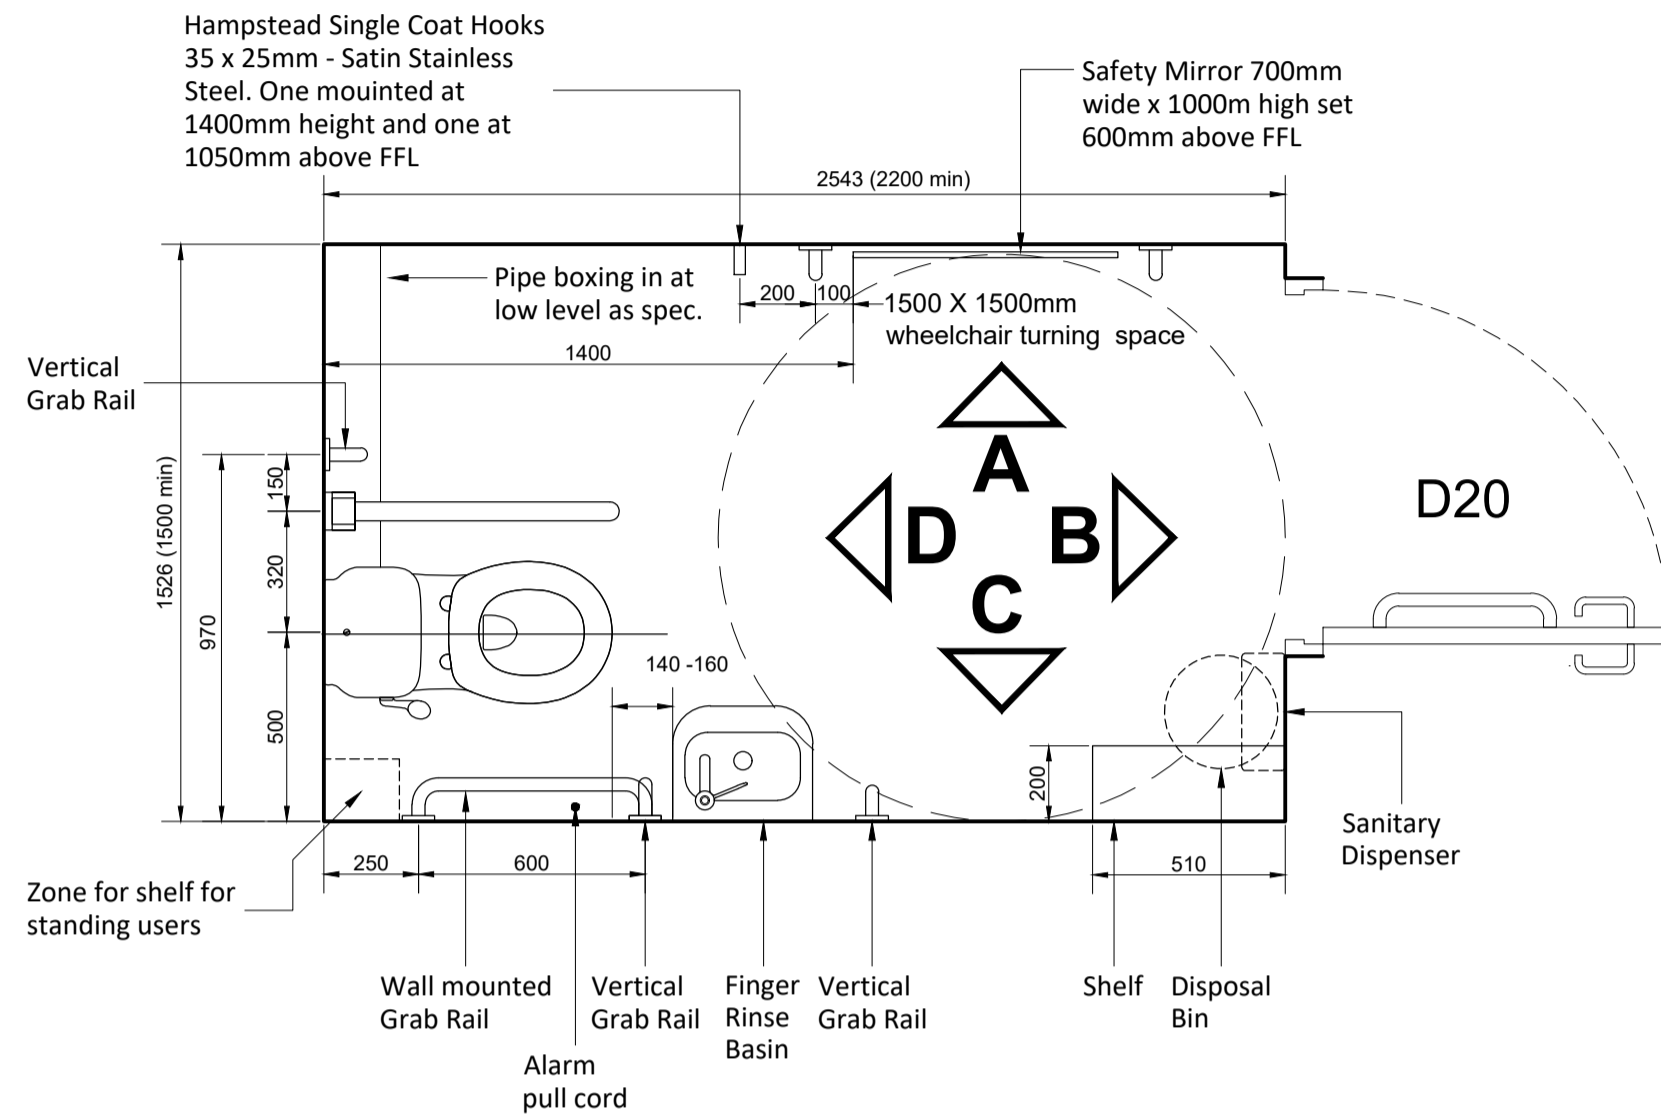

Revisions			
No.	Revision	Date	By
-	-	-	-

Armitage Shanks Monaco Doc M Pack - White
Product Code: S7075AC

Includes:

G10 FLOOR PLAN
UNISEX ACCESSIBLE TOILET