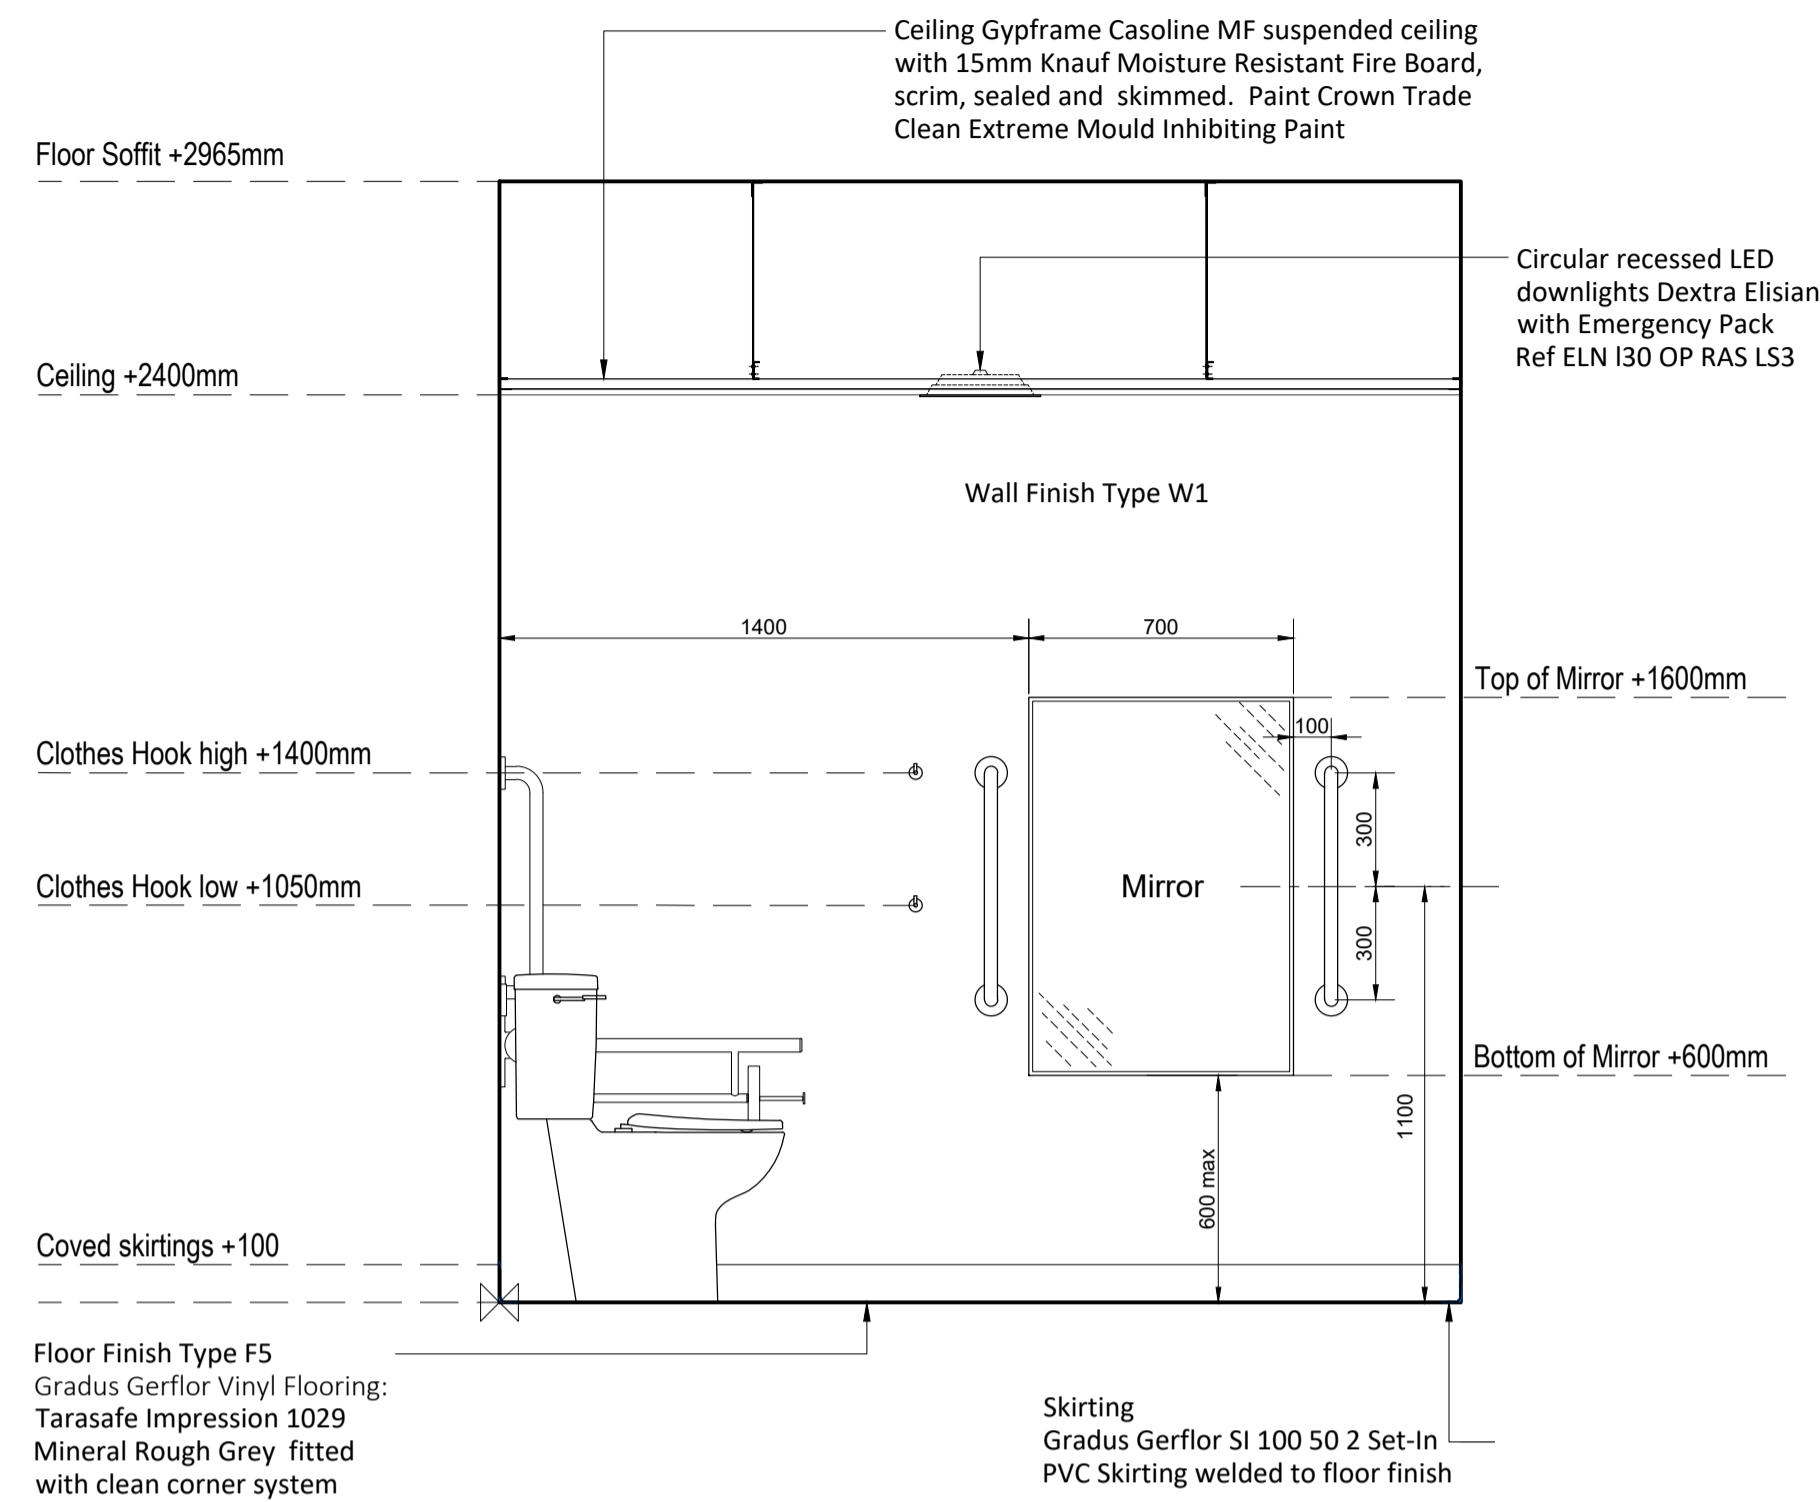

ELEVATION A