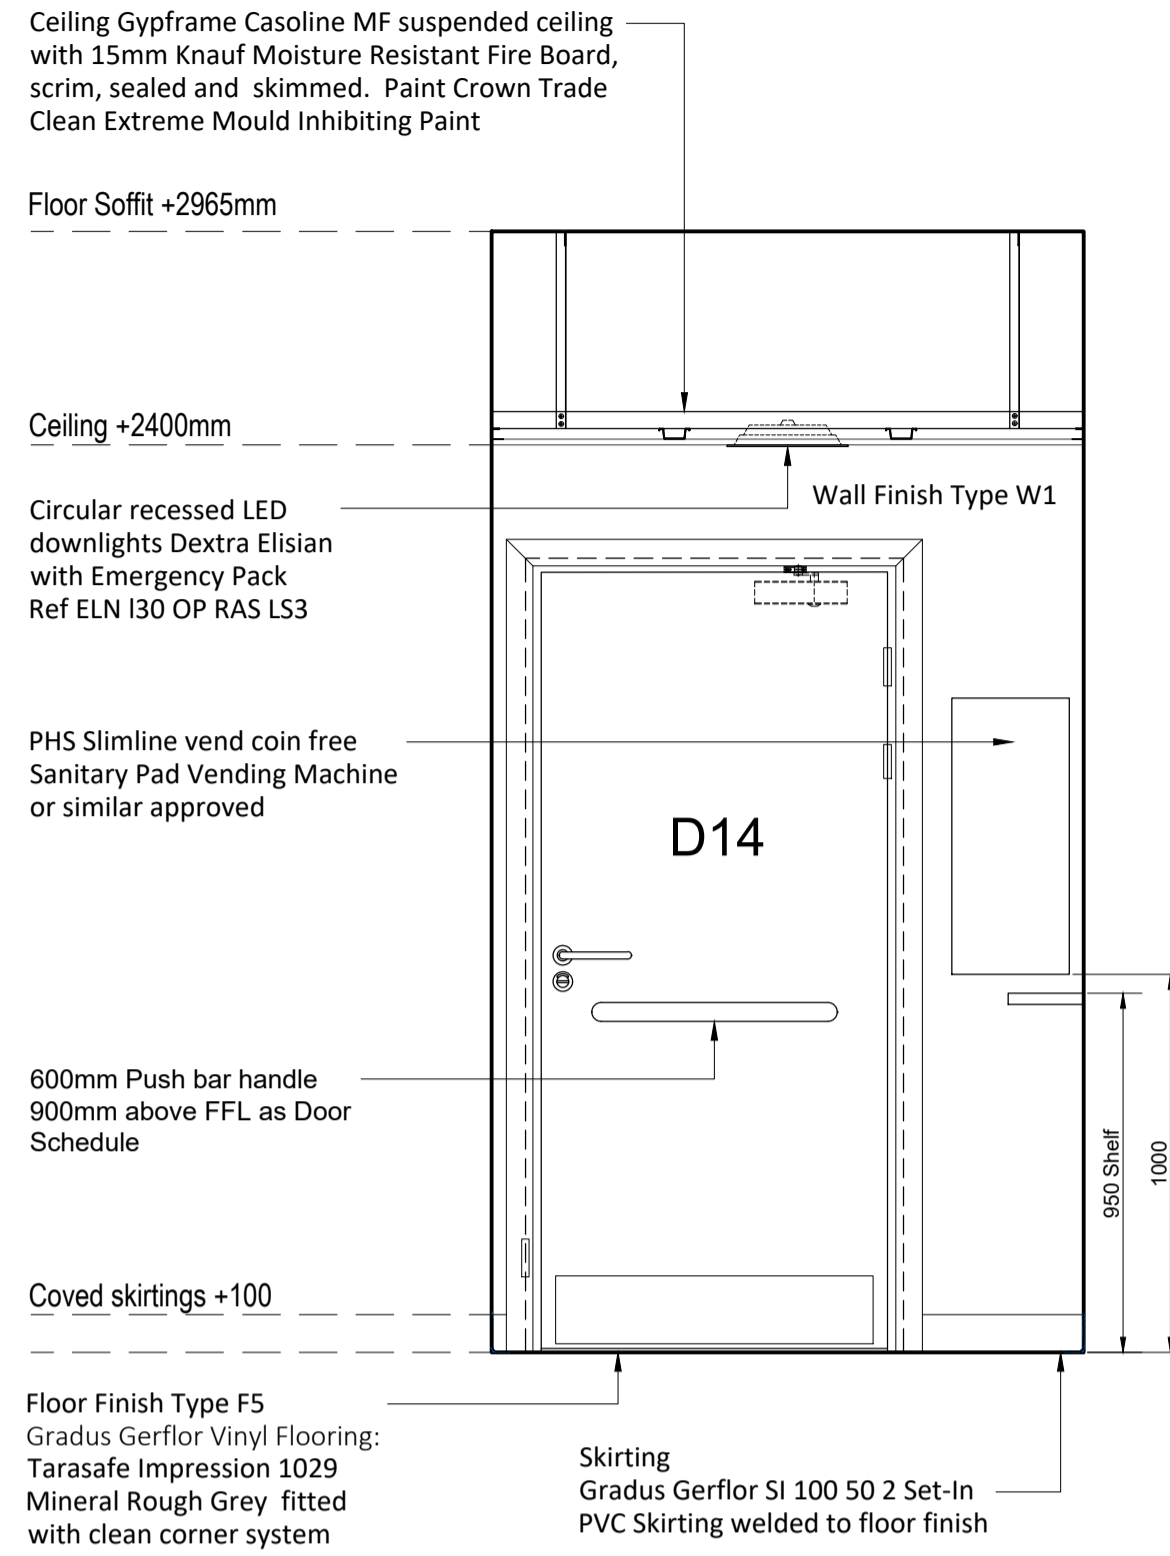

ELEVATION A