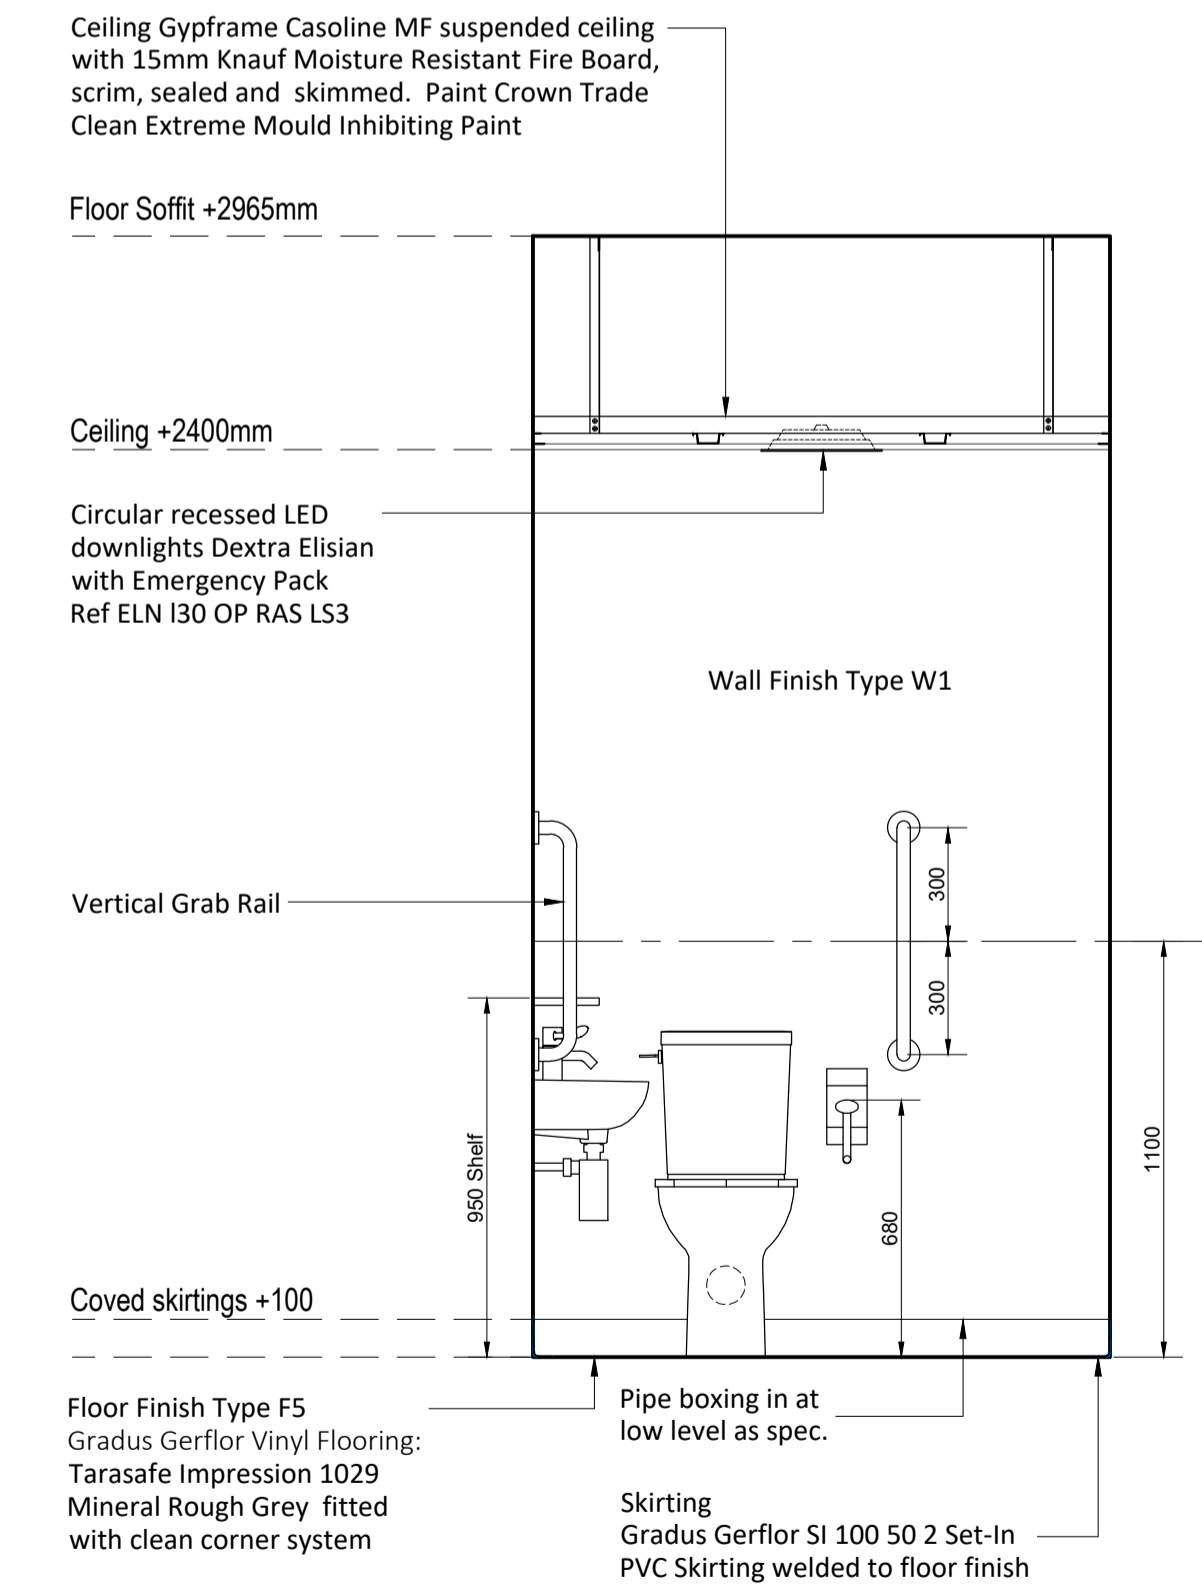

ELEVATION C