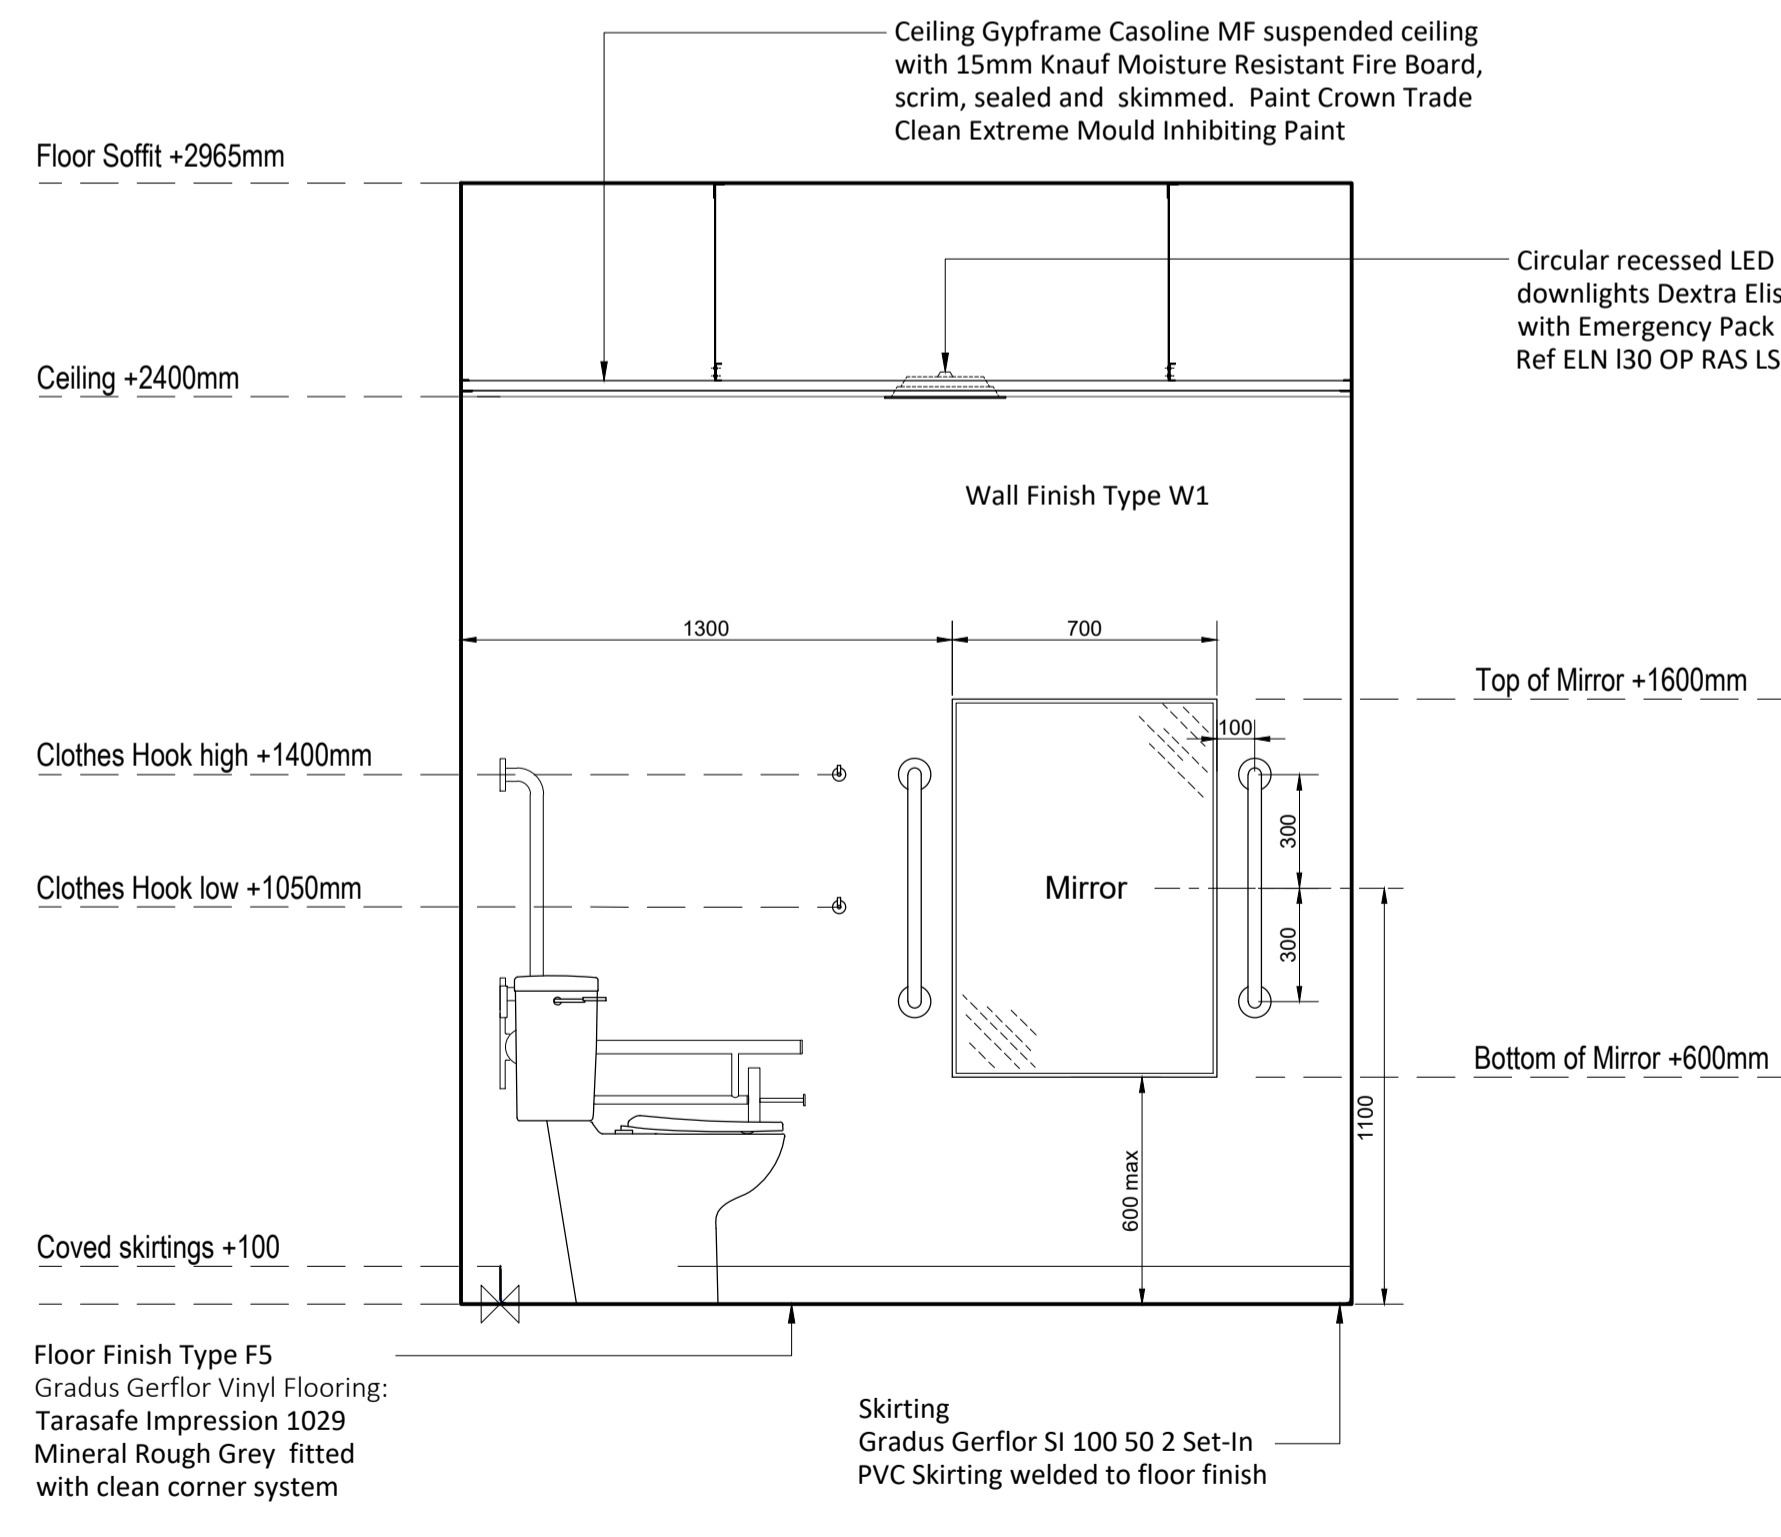

ELEVATION D

Revisions			
No.	Revision	Date	By
-	-	-	-

SPECIFICATIONS

Accessible WC Fittings

Doc M Pack Accessible WC
Armitage Shanks Monaco Doc M Pack - White
Product Code: S7075AC

Includes:

- 1 x Raised height close coupled toilet pack with China cistern
- 1 x 450mm Straight white grab rail
- 4 x 600mm Straight white grab rail
- 1 x Hinged white grab rail
- 1 x Seat included with retaining buffers (no cover)
- 1 x Elongated cistern to achieve 75cm projection
- 1 x Single lever basin mixer tap - chrome

Mirror:
Bobrick Stainless Steel Framed Mirrors with 430 Polished Stainless Steel frame, corrosion-resistant and robust. Mirror Size 700 x 1000mm.

Hand Dryers:
The Splash Lab TSL-3002-CS slim-line high speed hand dryer (or equal approved)

Toilet Roll Holders:
C21 Jumbo Toilet Roll Dispenser 304 Grade Brushed Stainless Steel

Soap Dispensers:
2no. Satin Stainless Steel 1200ml Vertical Refillable Liquid from Commercial Washrooms Product Code: PL23MBS (or equal approved)

Sanitary Pad Vending Machine:
PHS Slimline vend coin free or similar approved

Bin:
20L Sanitary Disposal Bin max height 600mm

Clothes Hooks:
2no. Hampstead Single Coat Hook - 35 x 25mm Satin Stainless Steel

Individual Satin Steel Clothes Hook
Alarm Pull Cord:
Pull cord with two red bangles, one at 100mm and the other at 800 to 1000mm above finished floor level

Lighting:
Refer to Precision HVAC drawing P26-010-PRE-DR-E-0003 'Ground Floor General and Emergency Lighting Layout'

Type D/e Circular recessed led downlights 2316 lumen C84 version complete with opal diffuser, Reacta air sensor and 3 hour self test emergency pack as Dextra Elisian reference
ELN I30 OP RAS LS3

Boxing in of pipework:
House Martin 90 Degree 150x200mm Trade Pipe Boxing Material Thickness: 8mm
Dimensions: 200mm H, 150mm Projection
Fixed to 25x38mm timber battens.
Product Code: A1M1520W8 (Or similar approved)

Finishes
Floor Finish Type F5:
Gradus Gerflor Vinyl Flooring:
Tarasafe Impression 1029 Mineral Rough Grey fitted with clean corner system

Skirting:
Gradus Gerflor SI 100 50 2 Set-In PVC Skirting welded to floor finish

Wall Finish Type W1:
High performance, moisture resistant, easily cleaned wall paint to be colour matched to Farrow and Ball - No. W9 Ash Grey

Ceiling:
Crown Trade Clean Extreme Mould Inhibiting Paint or equal approved

RIBA Chartered Architects & Surveyors
01625 509187
Suite 20, Beechfield House, Macclesfield, Cheshire SK11 0LP

Project Title
South Park Pavilion, Macclesfield

Element
ROOM DATA SHEET

Drawing Title
Room G17 - Unisex Accessible WC

Status	Scale	Date	Drawn By	Checked
Construction	1:20 @ A1	April 26	MY	-
Job No.	Category	CISB Element	Sequential No.	Revision
23346	S	(4-)	09	-