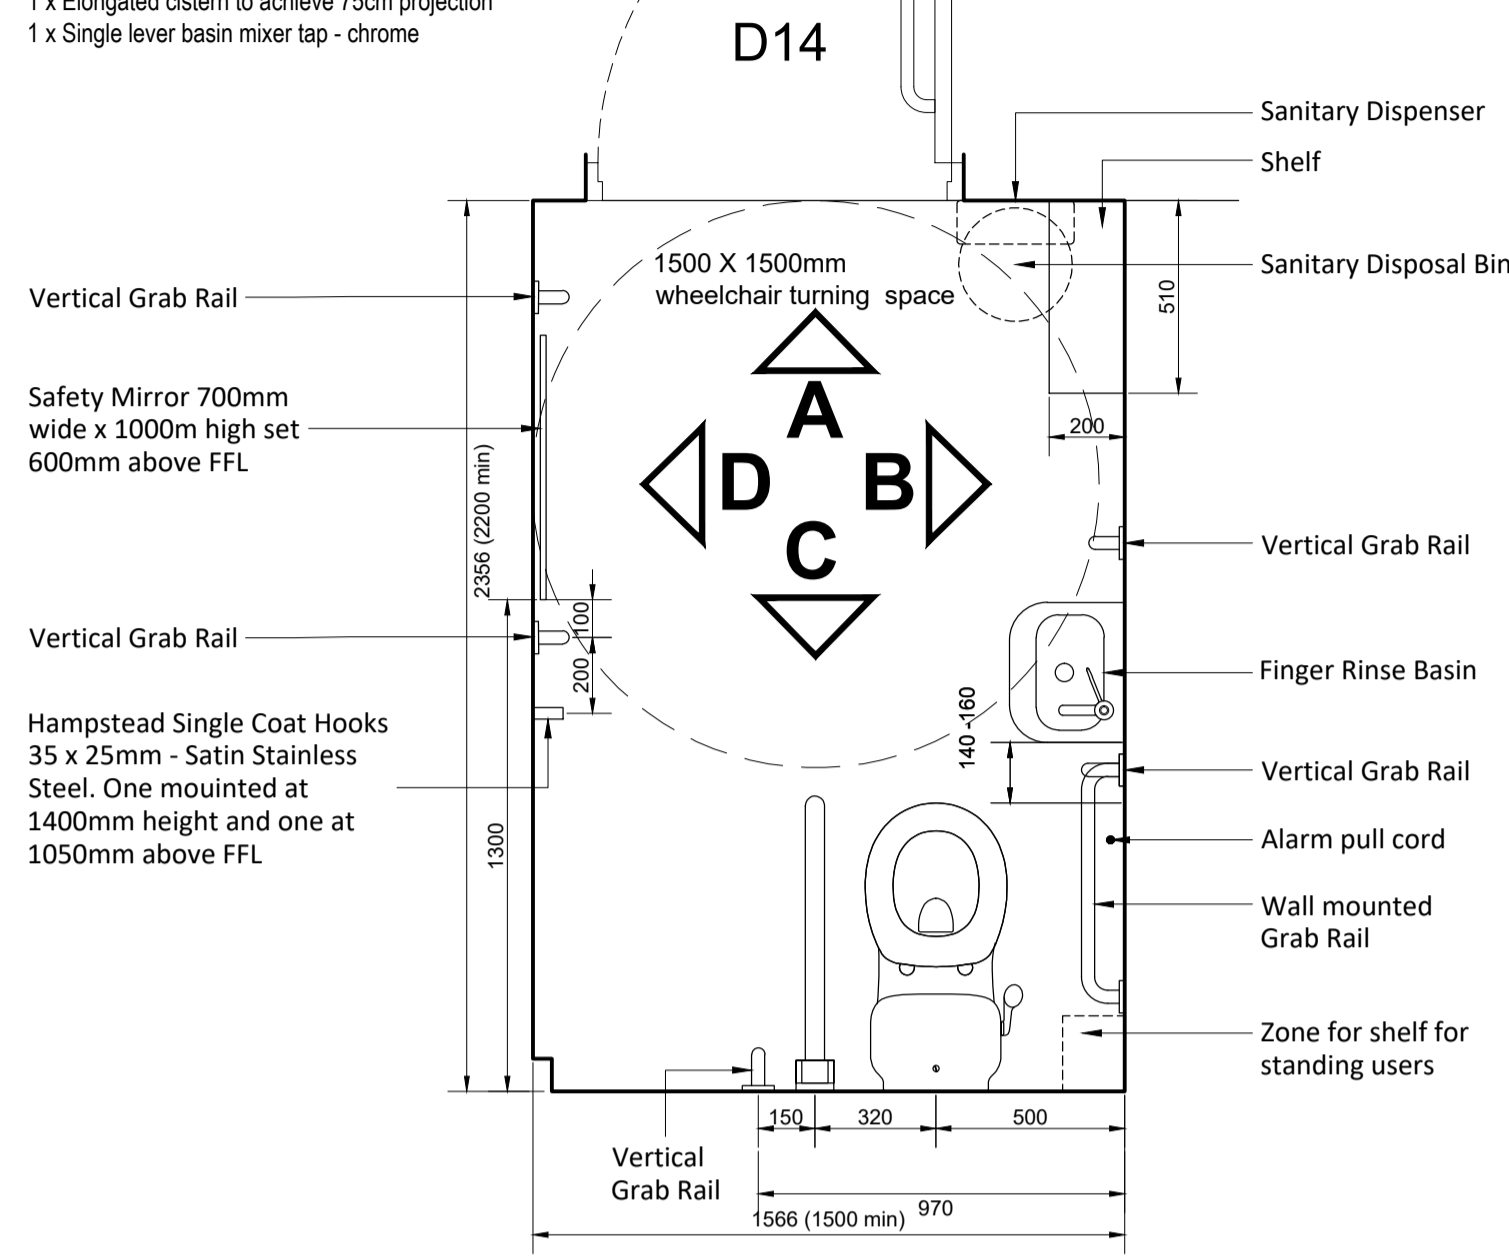

Armitage Shanks Monaco Doc M Pack - White
Product Code: S7075AC

Includes:

**G17 FLOOR PLAN
UNISEX ACCESSIBLE TOILET**