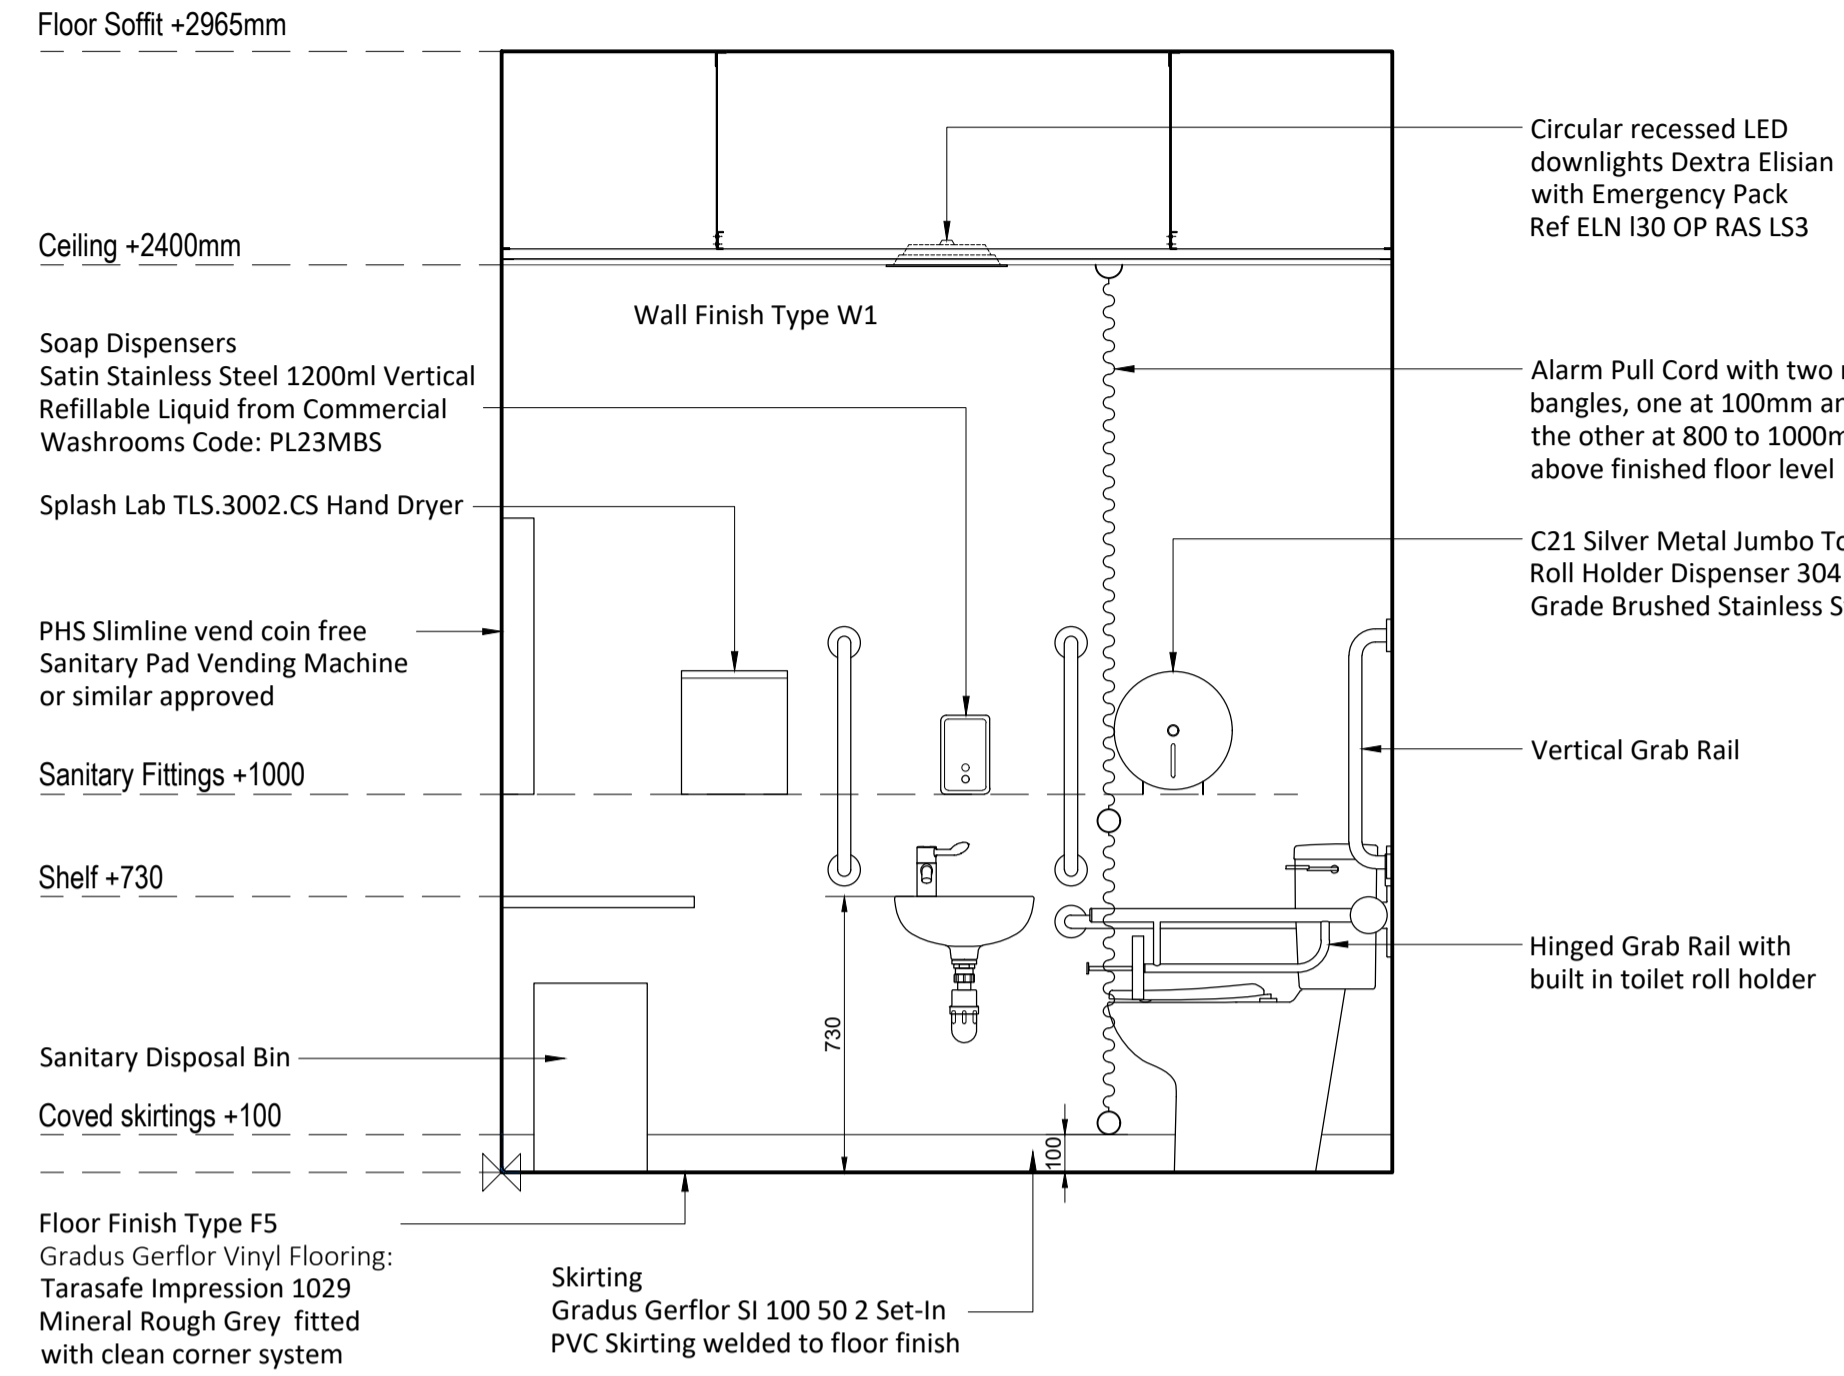

ELEVATION B