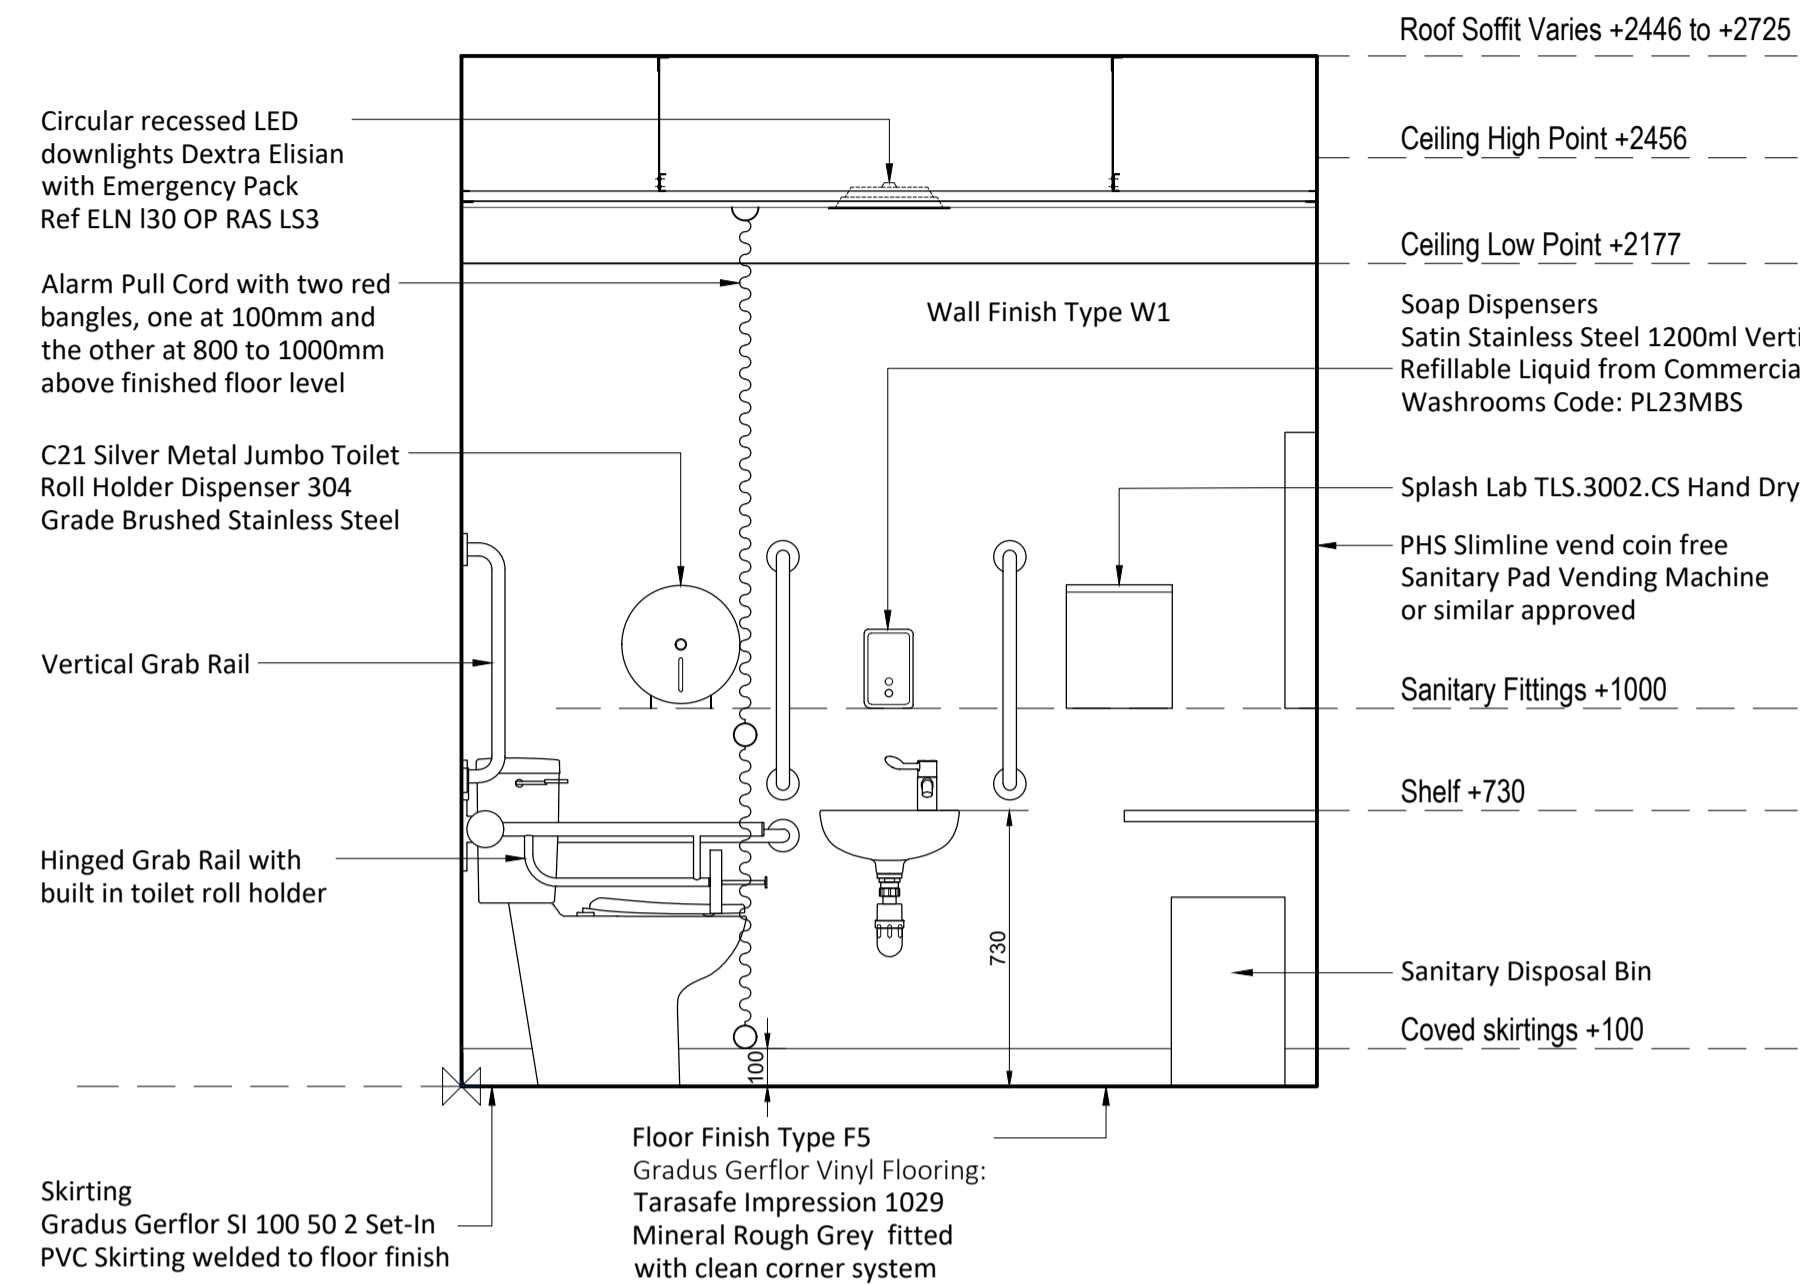

ELEVATION B