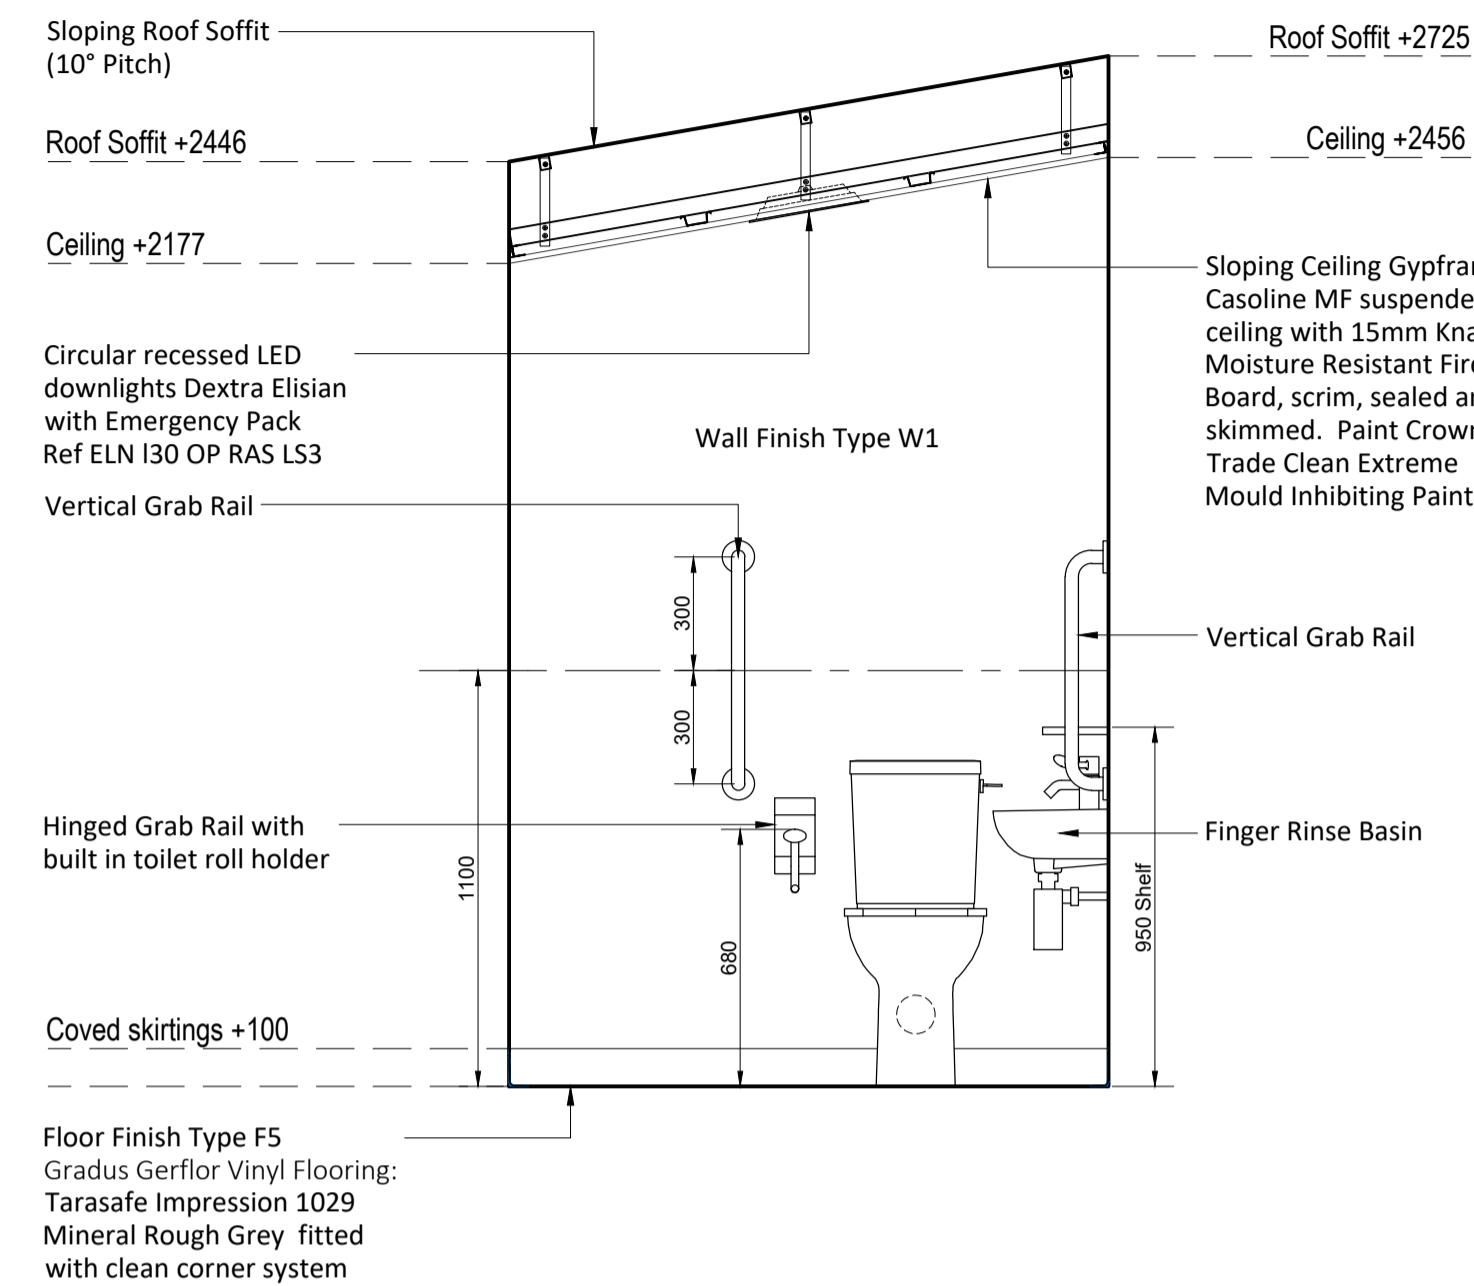

ELEVATION A