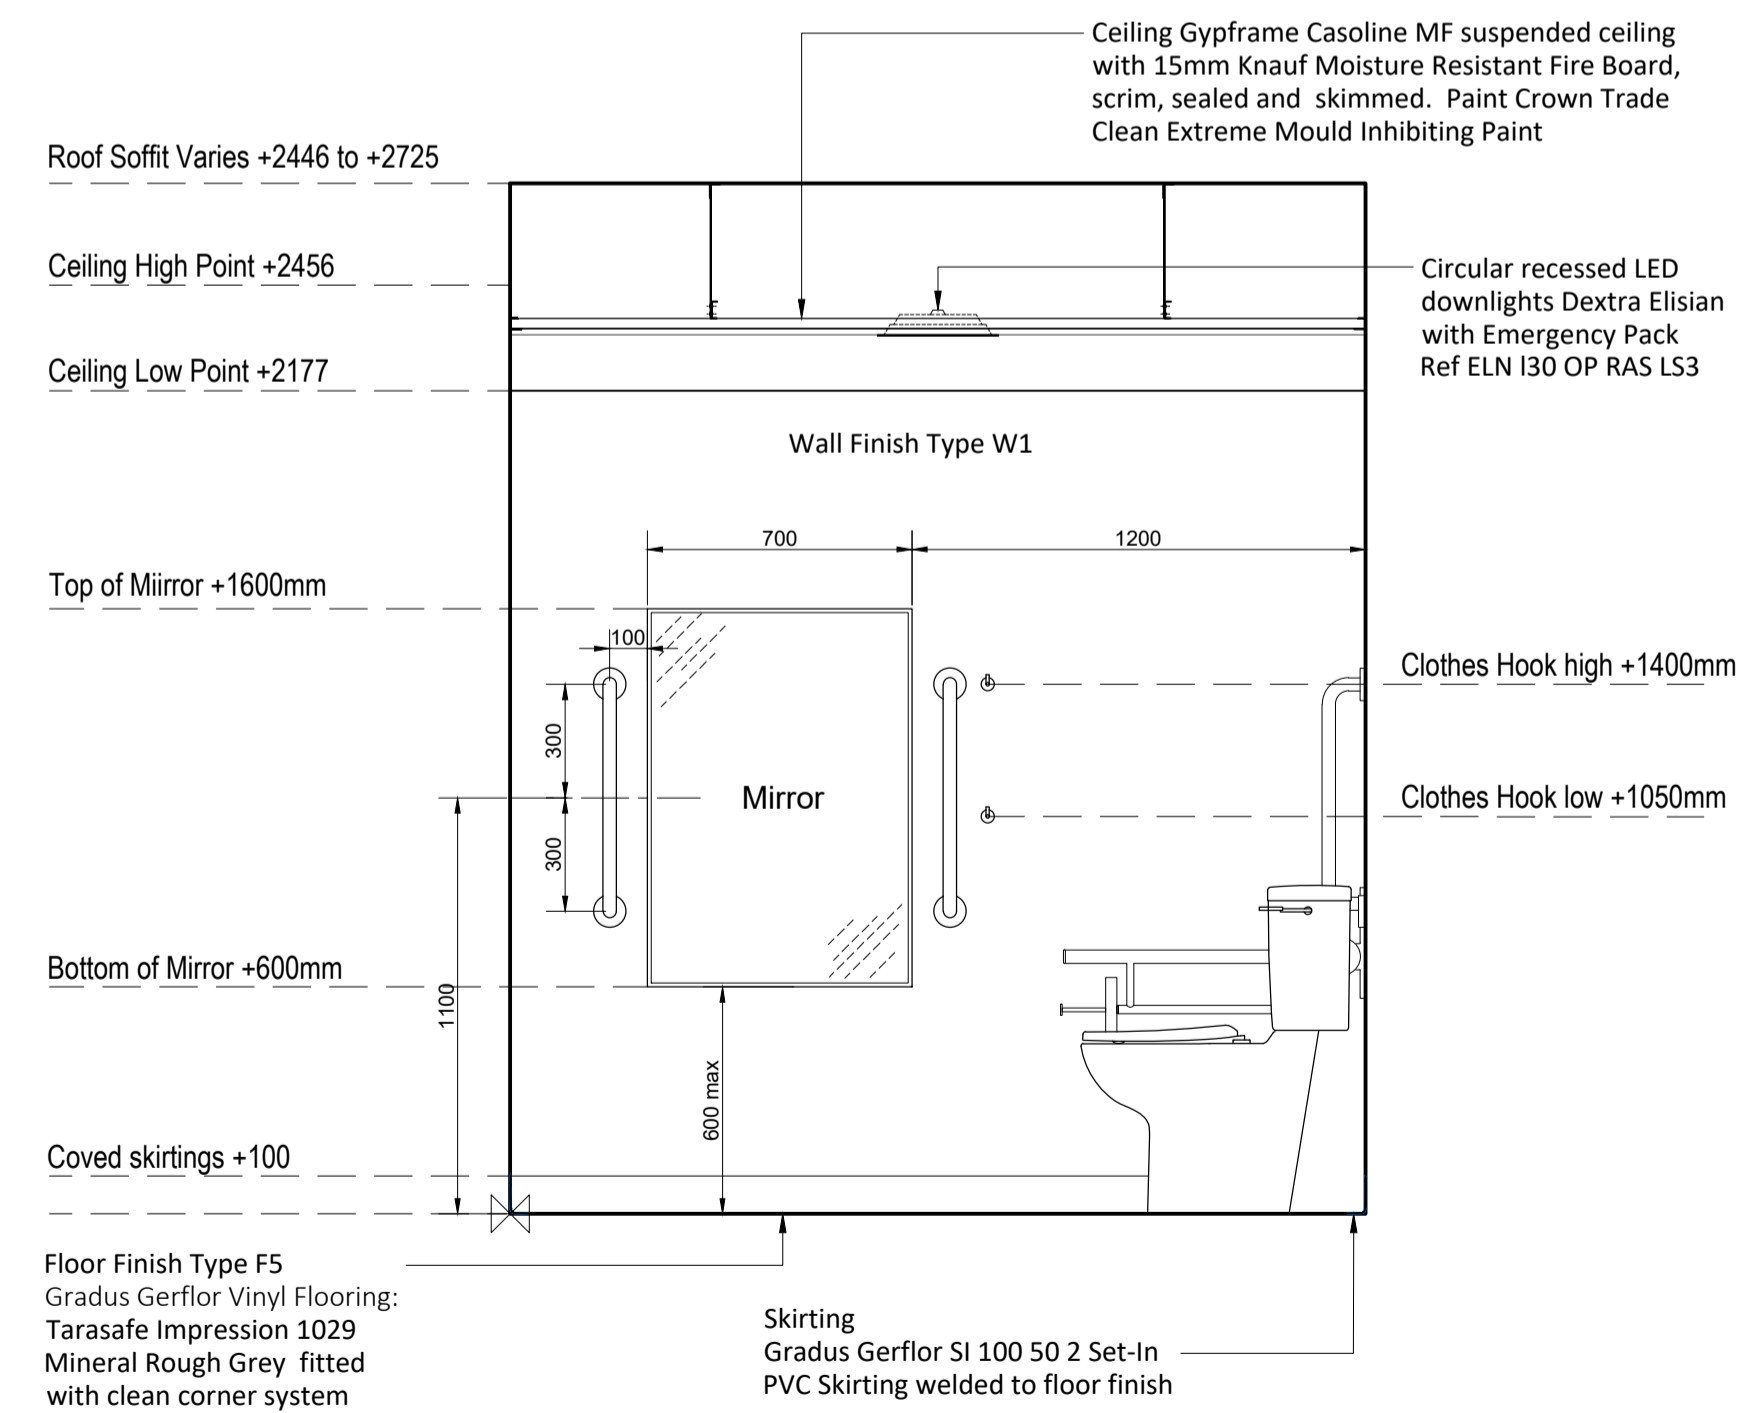

ELEVATION D

Revisions			
No.	Revision	Date	By
-	-	-	-

SPECIFICATIONS

Accessible WC Fittings

Doc M Pack Accessible WC
Armitage Shanks Monaco Doc M Pack - White
Product Code: S7075AC

Includes:

- 1 x Raised height close coupled toilet pack with China cistern
- 1 x 450mm Straight white grab rail
- 4 x 600mm Straight white grab rail
- 1 x Hinged white grab rail
- 1 x Seat included with retaining buffers (no cover)
- 1 x Elongated cistern to achieve 75cm projection
- 1 x Single lever basin mixer tap - chrome

Mirror:
Bobrick Stainless Steel Framed Mirrors with 430 Polished Stainless Steel frame, corrosion-resistant and robust. Mirror Size 700 x 1000mm.

Hand Dryers:
The Splash Lab TSL-3002-CS slim-line high speed hand dryer (or equal approved)

Toilet Roll Holders:
C21 Jumbo Toilet Roll Dispenser 304 Grade Brushed Stainless Steel

Soap Dispensers:
2no. Satin Stainless Steel 1200ml Vertical Refillable Liquid from Commercial Washrooms Product Code: PL23MBS (or equal approved)

Sanitary Pad Vending Machine:
PHS Slimline vend coin free or similar approved

Bin:
20L Sanitary Disposal Bin max height 600mm

Clothes Hooks:
2no. Hampstead Single Coat Hook - 35 x 25mm Satin Stainless Steel

Individual Satin Steel Clothes Hook
Alarm Pull Cord:
Pull cord with two red bangles, one at 100mm and the other at 800 to 1000mm above finished floor level

Lighting:
Refer to Precision HVAC drawing P26-010-PRE-DR-E-0003 'Ground Floor General and Emergency Lighting Layout'

Type D/e Circular recessed led downlights 2316 lumen C84 version complete with opal diffuser, Reacta air sensor and 3 hour self test emergency pack as Dextra Elisian reference
ELN I30 OP RAS LS3

Boxing in of pipework:
House Martin 90 Degree 150x200mm Trade Pipe Boxing Material Thickness: 8mm
Dimensions: 200mm H, 150mm Projection
Fixed to 25x38mm timber battens.
Product Code: A1MX1520W8 (Or similar approved)

Finishes
Floor Finish Type F5:
Gradus Gerflor Vinyl Flooring:
Tarasafe Impression 1029 Mineral Rough Grey fitted with clean corner system

Skirting:
Gradus Gerflor SI 100 50 2 Set-In PVC Skirting welded to floor finish

Wall Finish Type W1:
High performance, moisture resistant, easily cleaned wall paint to be colour matched to Farrow and Ball - No. W9 Ash Grey

Ceiling:
Crown Trade Clean Extreme Mould Inhibiting Paint or equal approved

RIBA Chartered Architects & Surveyors
01625 509187
Suite 20, Beechfield House, Macclesfield, Cheshire SK11 0LP

Project Title
South Park Pavilion, Macclesfield

Element
ROOM DATA SHEET

Drawing Title
Room F7 - Unisex Accessible WC

Status	Scale	Date	Drawn By	Checked
Construction	1:20 @ A1	April 26	MY	-
Job No.	Category	C/SB Element	Sequential No.	Revision
23346	S	(4-)	11	-