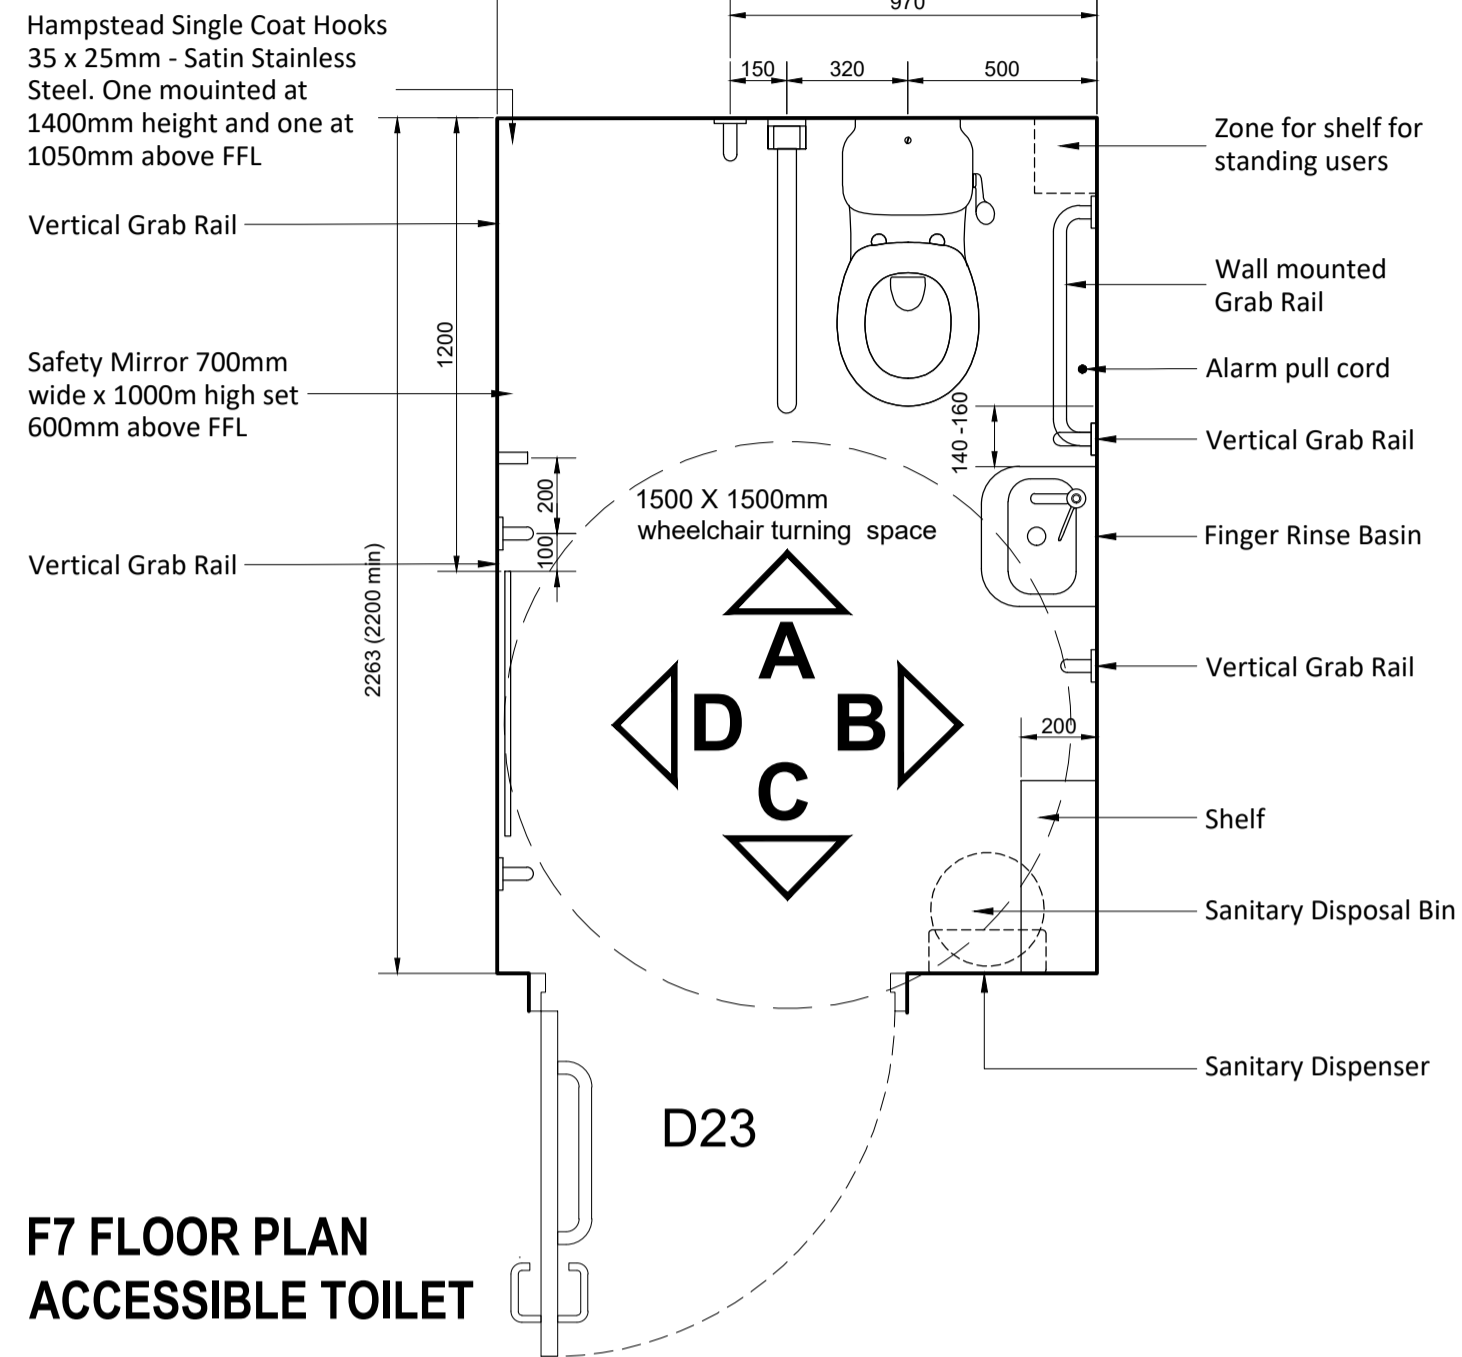

Armitage Shanks Monaco Doc M Pack - White
Product Code: S7075AC

Includes:

**F7 FLOOR PLAN
ACCESSIBLE TOILET**