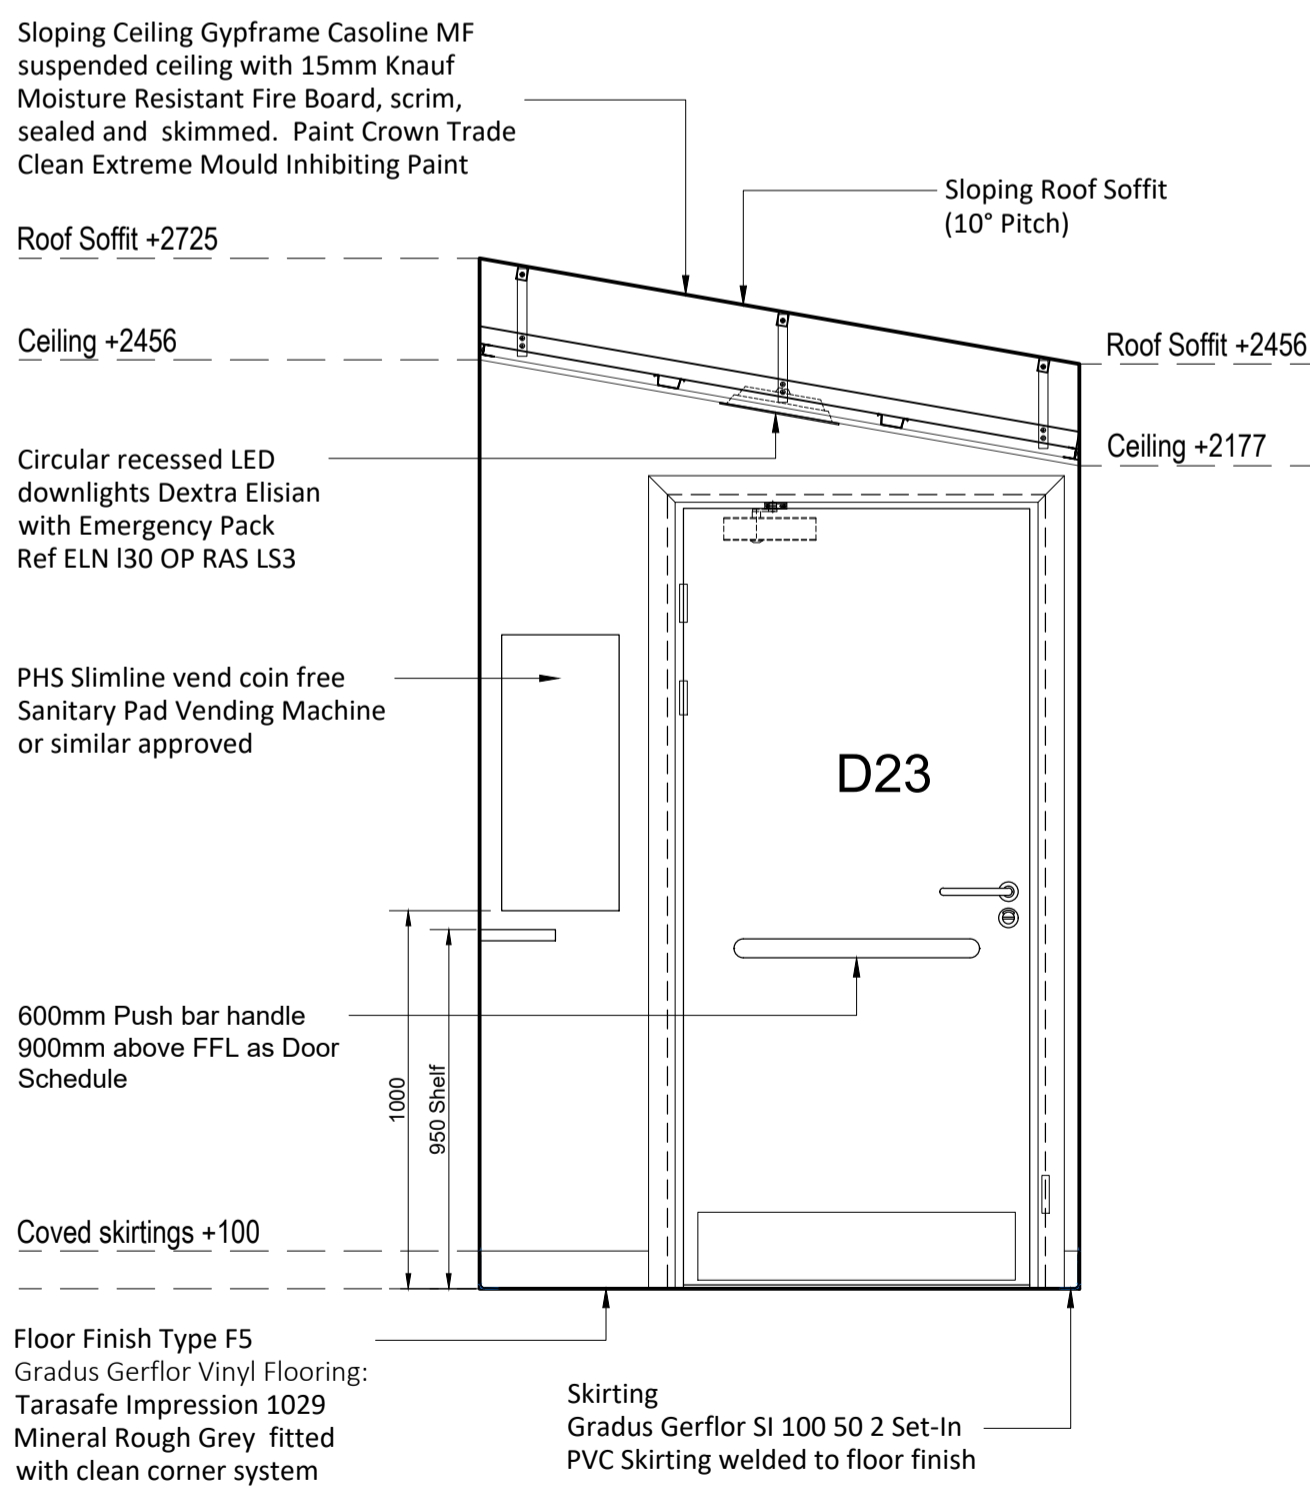

ELEVATION C