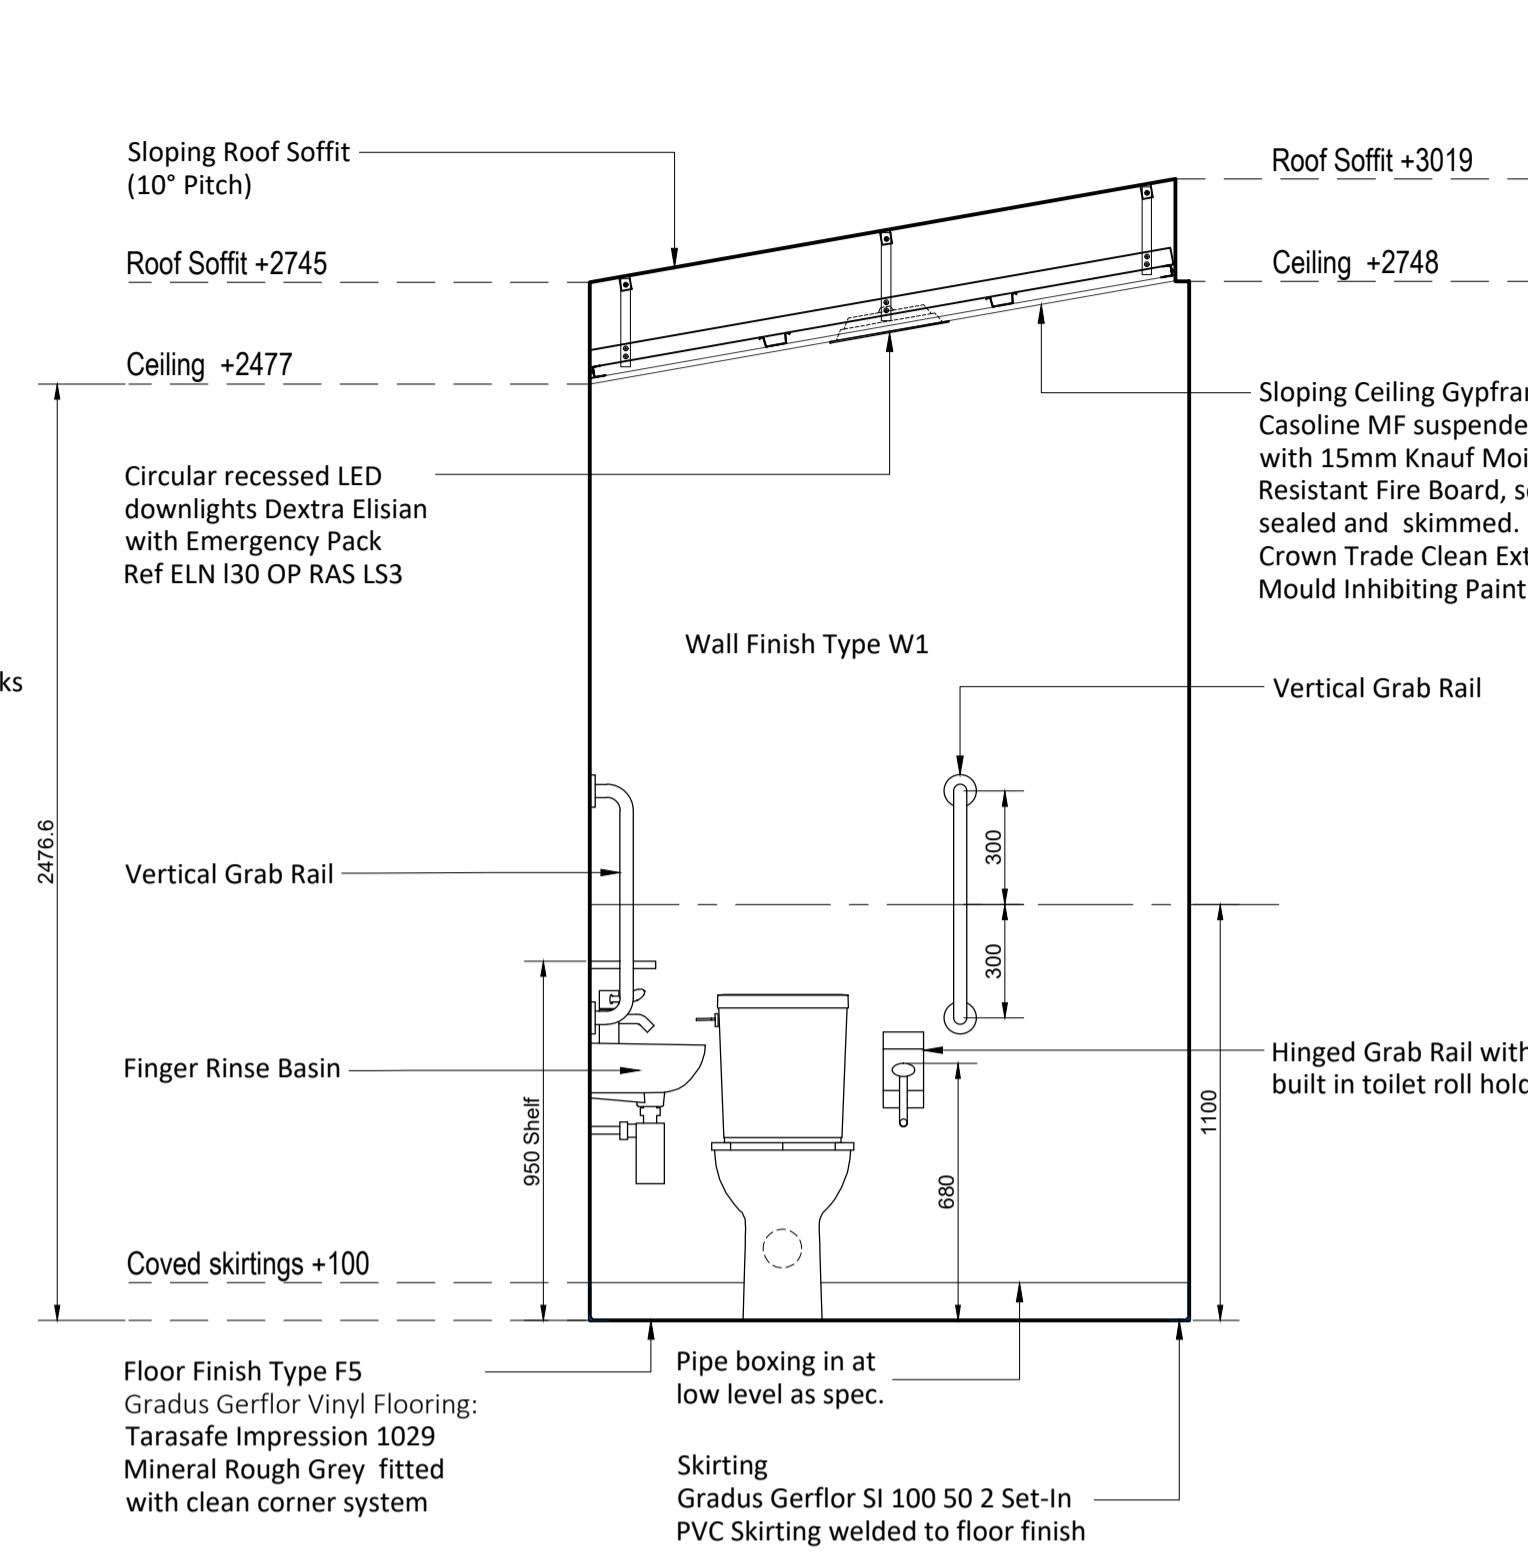

ELEVATION A