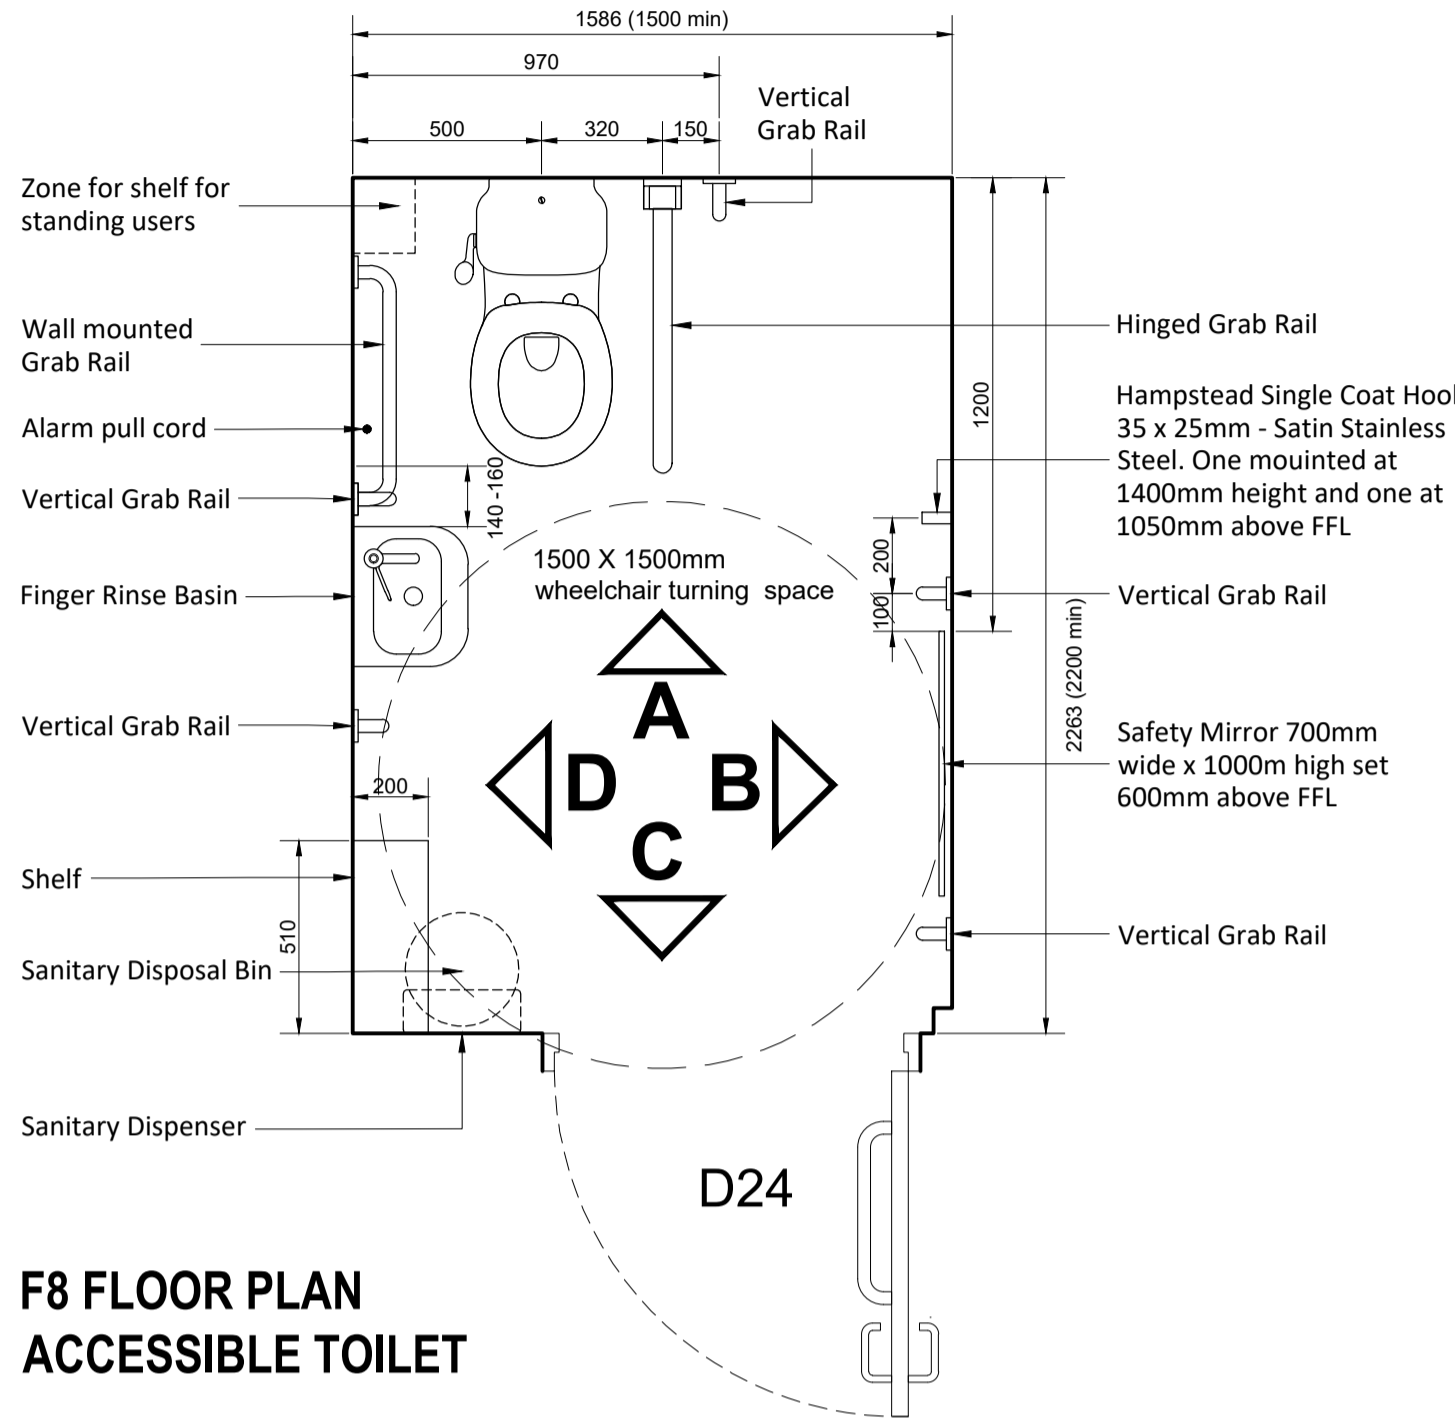

Armitage Shanks Monaco Doc M Pack - White
Product Code: S7075AC

Includes:

**F8 FLOOR PLAN
ACCESSIBLE TOILET**