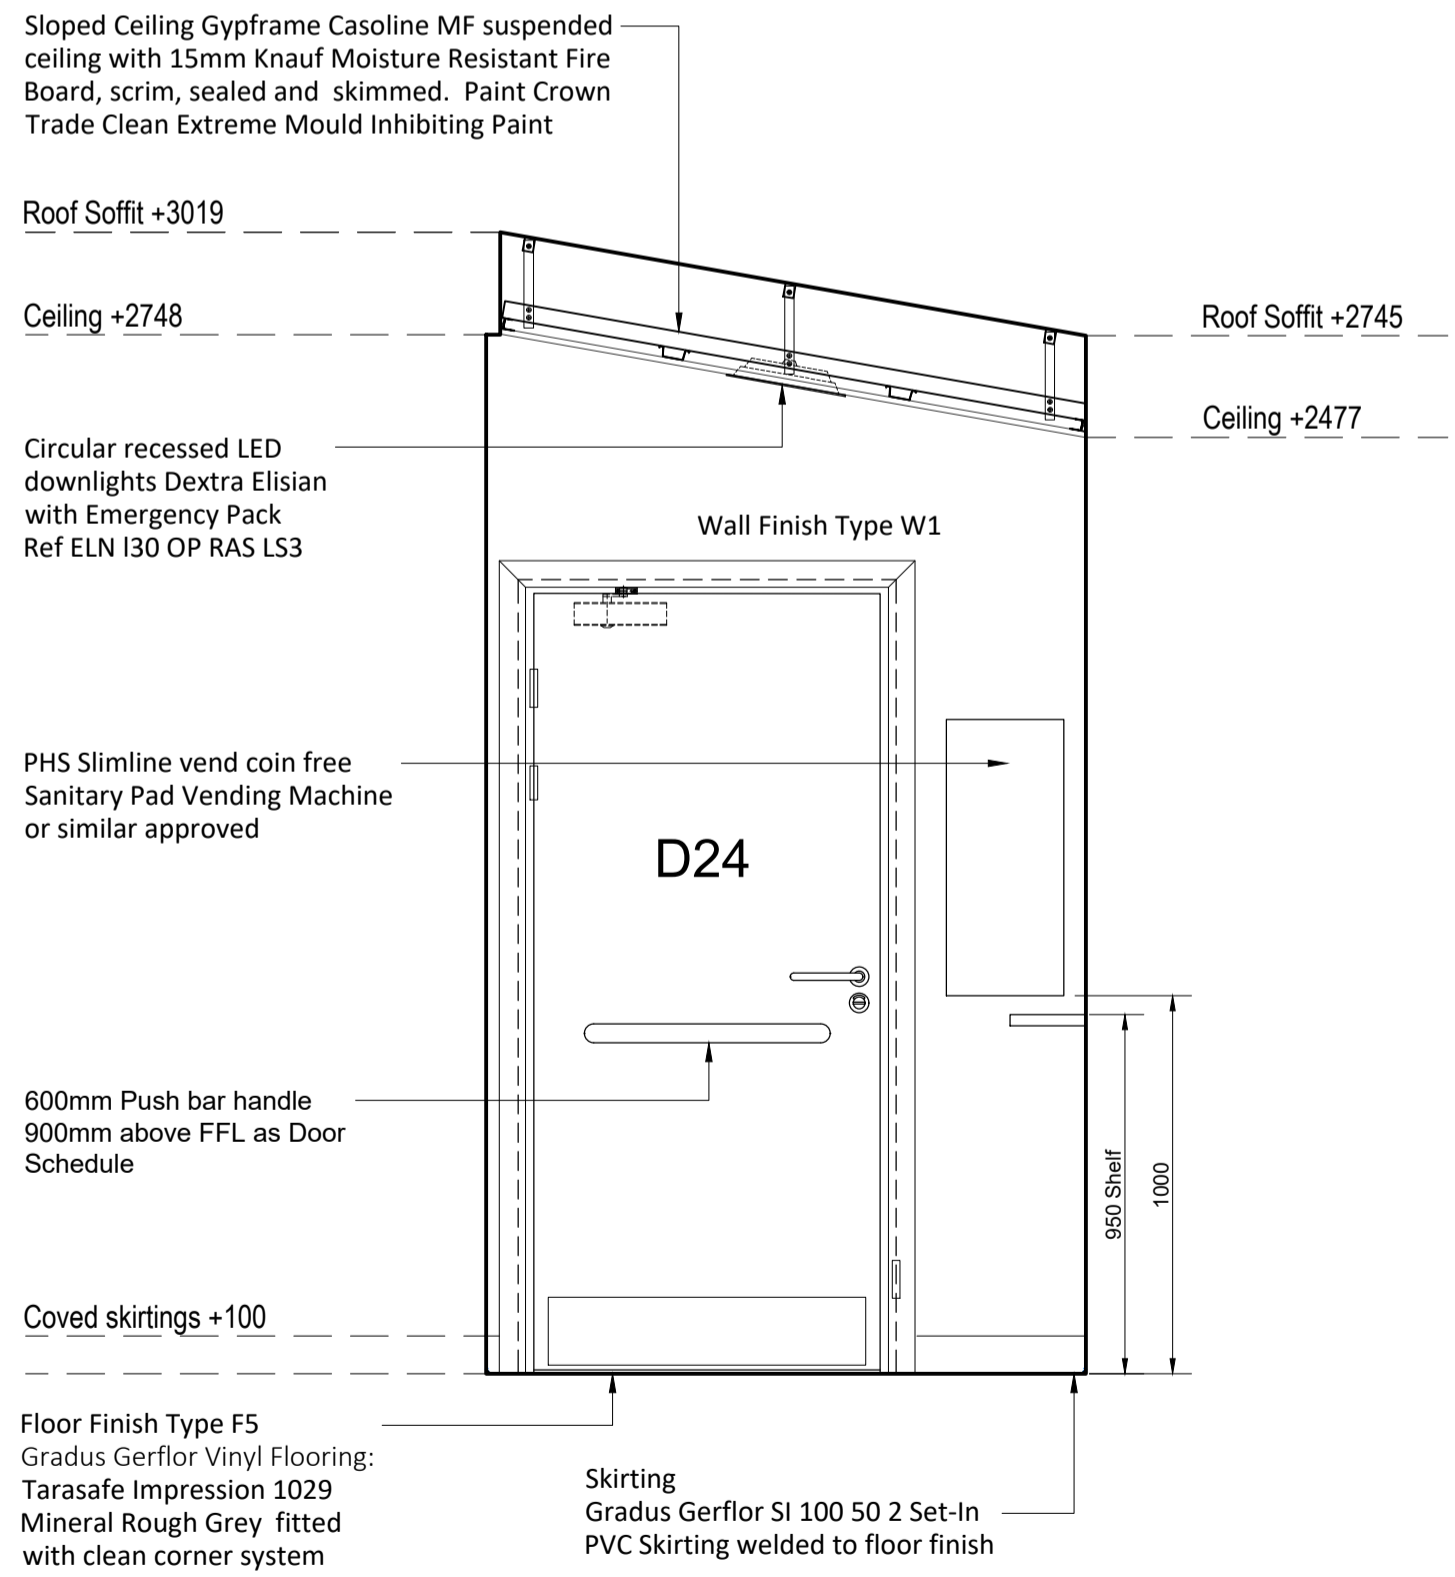

ELEVATION C