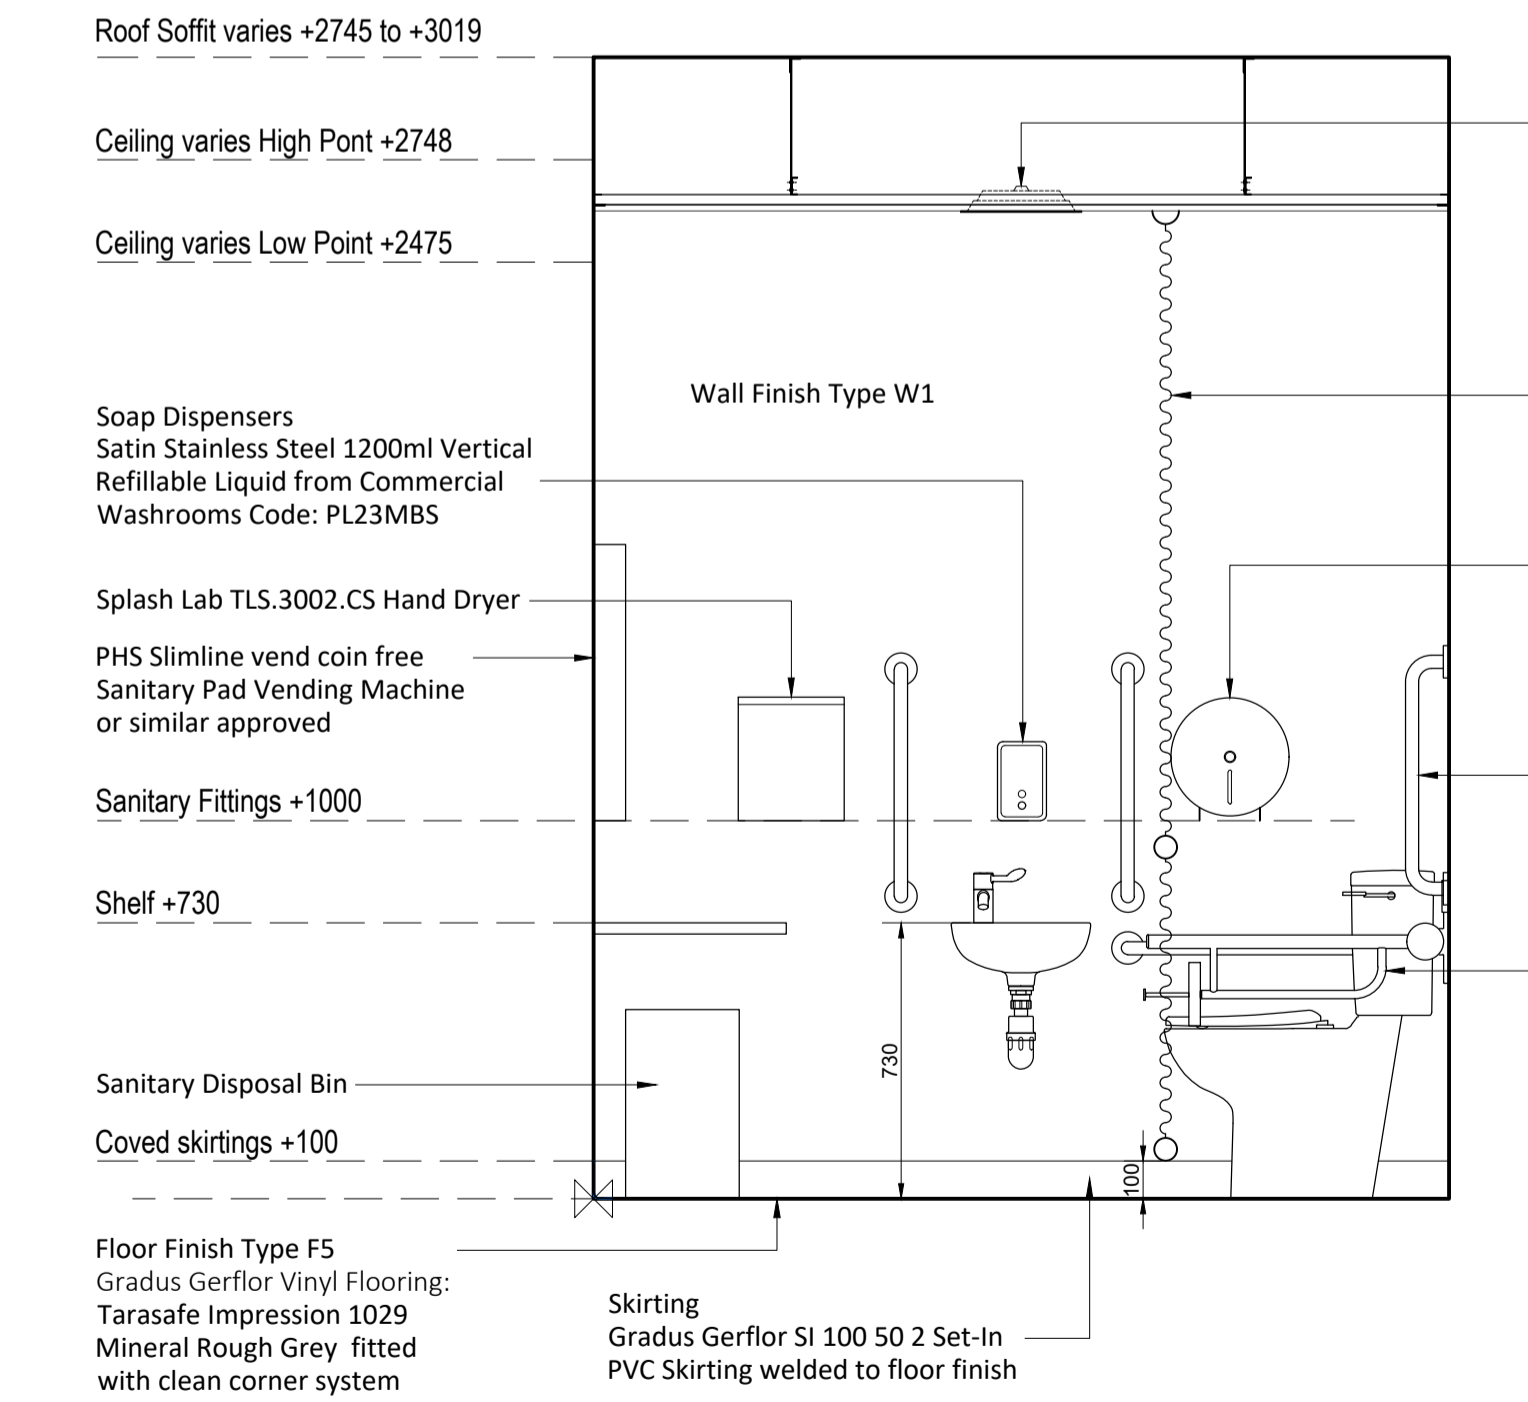

ELEVATION D

Revisions		
No.	Revision	Date
-	-	-

SPECIFICATIONS

Accessible WC Fittings

Doc M Pack Accessible WC
Armitage Shanks Monaco Doc M Pack - White
Product Code: S7075AC

Includes:

- 1 x Raised height close coupled toilet pack with China cistern
- 1 x 450mm Straight white grab rail
- 4 x 600mm Straight white grab rail
- 1 x Hinged white grab rail
- 1 x Seat included with retaining buffers (no cover)
- 1 x Elongated cistern to achieve 75cm projection
- 1 x Single lever basin mixer tap - chrome

Mirror:
Bobrick Stainless Steel Framed Mirrors with 430 Polished Stainless Steel frame, corrosion-resistant and robust. Mirror Size 700 x 1000mm.

Hand Dryers:
The Splash Lab TSL-3002-CS slim-line high speed hand dryer (or equal approved)

Toilet Roll Holders:
C21 Jumbo Toilet Roll Dispenser 304 Grade Brushed Stainless Steel

Soap Dispensers:
2no. Satin Stainless Steel 1200ml Vertical Refillable Liquid from Commercial Washrooms Product Code: PL23MBS (or equal approved)

Sanitary Pad Vending Machine:
PHS Slimline vend coin free or similar approved

Bin:
20L Sanitary Disposal Bin max height 600mm

Clothes Hooks:
2no. Hampstead Single Coat Hook - 35 x 25mm Satin Stainless Steel

Individual Satin Steel Clothes Hook
Alarm Pull Cord:
Pull cord with two red bangles, one at 100mm and the other at 800 to 1000mm above finished floor level

Lighting:
Refer to Precision HVAC drawing P26-010-PRE-DR-E-0003 'Ground Floor General and Emergency Lighting Layout'

Type D/e Circular recessed led downlights 2316 lumen C84 version complete with opal diffuser, Reacta air sensor and 3 hour self test emergency pack as Dextra Elisian reference
ELN I30 OP RAS LS3

Boxing in of pipework:
House Martin 90 Degree 150x200mm Trade Pipe Boxing
Material Thickness: 8mm
Dimensions: 200mm H, 150mm Projection
Fixed to 25x38mm timber battens.
Product Code: A1M1520W8
(Or similar approved)

Finishes

Floor Finish Type F5:
Gradus Gerflor Vinyl Flooring:
Tarasafe Impression 1029 Mineral Rough Grey fitted with clean corner system

Skirting:
Gradus Gerflor SI 100 50 2 Set-In PVC Skirting welded to floor finish

Wall Finish Type W1:
High performance, moisture resistant, easily cleaned wall paint to be colour matched to Farrow and Ball - No. W9 Ash Grey

Ceiling:
Crown Trade Clean Extreme Mould Inhibiting Paint or equal approved

RIBA Chartered Architects & Surveyors
01625 509187
Suite 20, Beechfield House, Macclesfield, Cheshire SK11 0LP

Project Title
South Park Pavilion, Macclesfield

Element
ROOM DATA SHEET

Drawing Title
Room F8 - Unisex Accessible WC

Status	Scale	Date	Drawn By	Checked
Construction	1:20 @ A1	April 26	MY	-
Job No.	Category	C/SB Element	Sequential No.	Revision
23346	S	(4-)	12	-