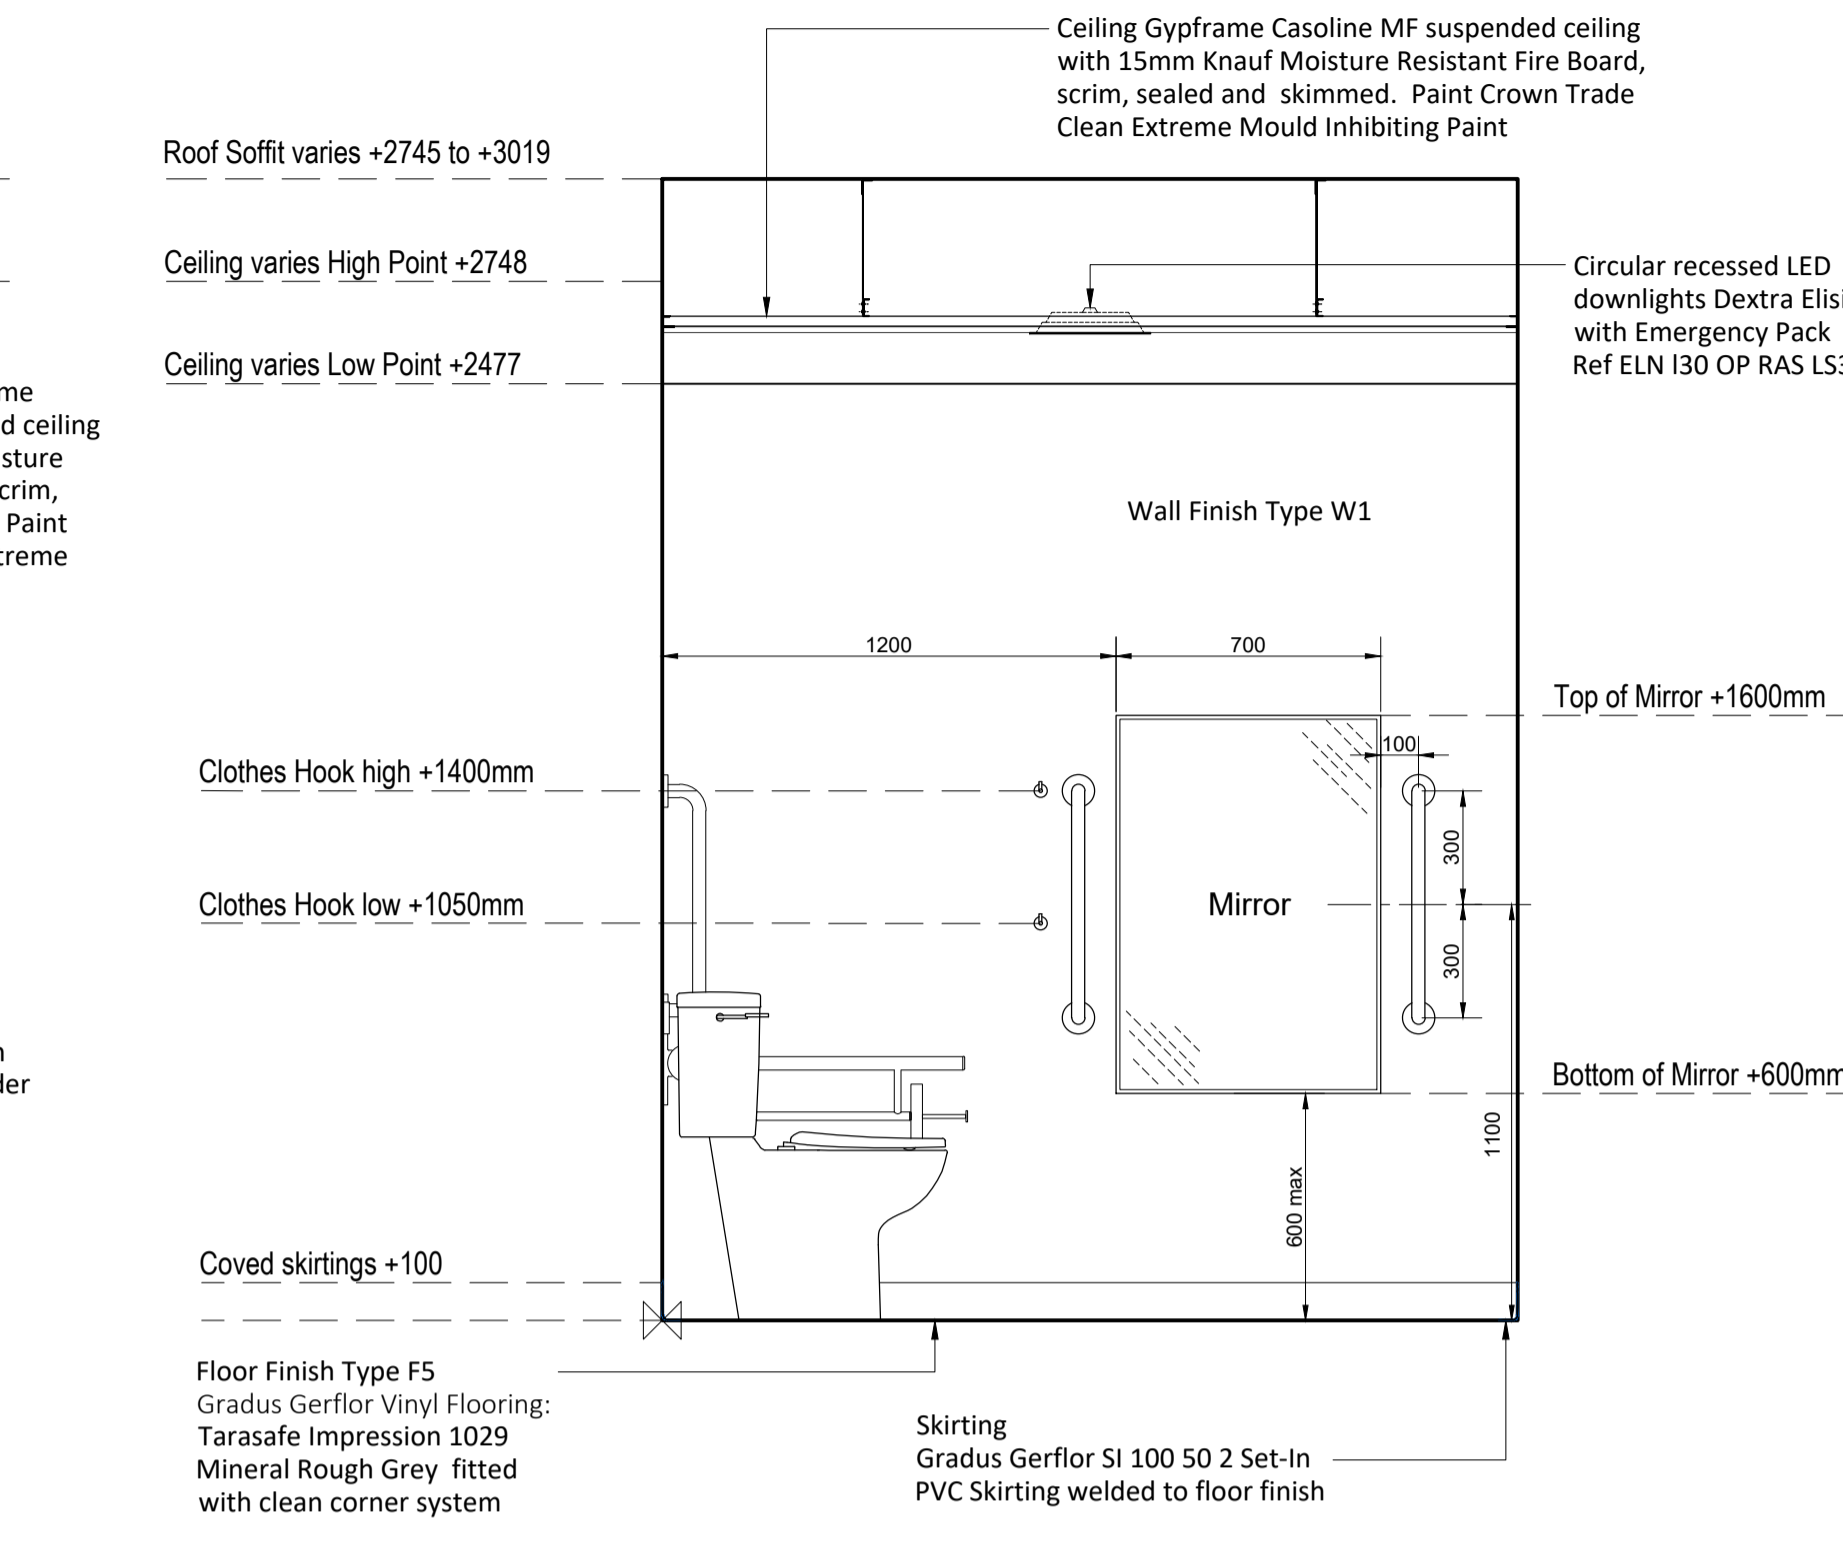

ELEVATION B